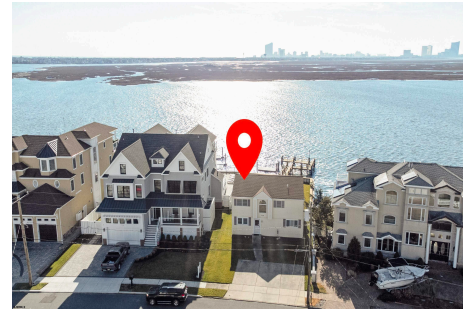

Berger Realty

Since 1928

Berger Realty, Inc.
3160 Asbury Avenue
Ocean City, NJ 08226
1-877-237-4371 / 609-399-0076
info@bergerrealty.com

714 Shore Dr, Brigantine, NJ, 08203

Price \$2,150,000.00

PROPERTY DETAILS

Total Rooms	9
Bedrooms	5
Baths Full	2
Baths Half	1
Year Built	
Type	Single Family
Block Number	7305
Listing #	582779
Taxes	10505.00

COMMENTS

Bayfront in Brigantine! A rare find for sure. Build your dream Bayfront home on this incredible lot on West Shore Drive with amazing 180 water views. The lot protrudes out into the water creating your own peninsula and providing for unobstructed water and Atlantic City skyline views. The home is certainly livable fir this summer but the best use is to build your own c...*

Scan to see Property page.

Berger Realty

Since 1928

Berger Realty, Inc.
3160 Asbury Avenue
Ocean City, NJ 08226
1-877-237-4371 / 609-399-0076
info@bergerrealty.com

714 Shore Dr, Brigantine, NJ, 08203

Price \$2,150,000.00

PROPERTY DETAILS

Total Rooms	9
Bedrooms	5
Baths Full	2
Baths Half	1
Year Built	
Type	Single Family
Block Number	7305
Listing #	582779
Taxes	10505.00

COMMENTS

Bayfront in Brigantine! A rare find for sure. Build your dream Bayfront home on this incredible lot on West Shore Drive with amazing 180 water views. The lot protrudes out into the water creating your own peninsula and providing for unobstructed water and Atlantic City skyline views. The home is certainly livable fir this summer but the best use is to build your own c...*