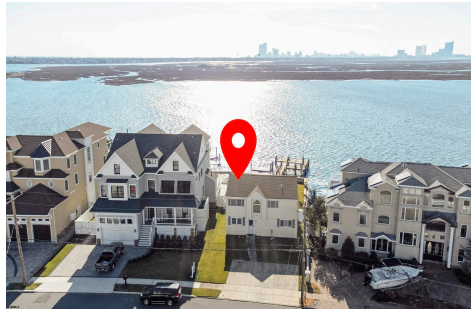

Berger Realty

Since 1928

Berger Realty, Inc.
3160 Asbury Avenue
Ocean City, NJ 08226
1-877-237-4371 / 609-399-0076
info@bergerrealty.com

714 Shore Dr, Brigantine, NJ, 08203

Price \$2,150,000.00

PROPERTY DETAILS

Total Rooms	9
Bedrooms	5
Baths Full	2
Baths Half	1
Year Built	
Type	Single Family
Block Number	7305
Listing #	582779
Taxes	10505.00

COMMENTS

Bayfront in Brigantine! A rare find for sure. Build your dream Bayfront home on this incredible lot on West Shore Drive with amazing 180 water views. The lot protrudes out into the water creating your own peninsula and providing for unobstructed water and Atlantic City skyline views. The home is certainly livable fir this summer but the best use is to build your own c...*

Scan to see Property page.

Berger Realty

Since 1928

Berger Realty, Inc.
3160 Asbury Avenue
Ocean City, NJ 08226
1-877-237-4371 / 609-399-0076
info@bergerrealty.com

714 Shore Dr, Brigantine, NJ, 08203

Price \$2,150,000.00

PROPERTY DETAILS

Total Rooms	9
Bedrooms	5
Baths Full	2
Baths Half	1
Year Built	
Type	Single Family
Block Number	7305
Listing #	582779
Taxes	10505.00

COMMENTS

Bayfront in Brigantine! A rare find for sure. Build your dream Bayfront home on this incredible lot on West Shore Drive with amazing 180 water views. The lot protrudes out into the water creating your own peninsula and providing for unobstructed water and Atlantic City skyline views. The home is certainly livable fir this summer but the best use is to build your own c...*