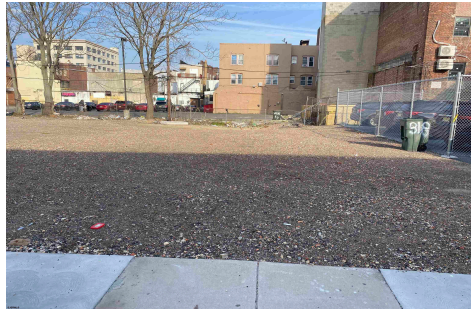

Berger Realty

Since 1928

Berger Realty, Inc
1330 Bay Avenue
Ocean City, NJ 08226
609-391-1330/609-391-1300
info@bergerrealty.com

1509 Belfield, Atlantic City, NJ, 08401

Price $70,000.00

PROPERTY DETAILS

Total Rooms	
Bedrooms	0
Baths Full	0
Baths Half	0
Year Built	
Type	
Block Number	6
Listing #	582646
Taxes	3093.00

COMMENTS

Prime location buildable vacant lot. Was one of 5 attached townhomes that burned down in July 2023. See lot and block tax map, tax info and details in associated docs....

PROPERTY FEATURES

CONTACT

Ask for Phillip Bellucci
Berger Realty Inc
1330 Bay Avenue, Ocean City
Call: 609-432-3649
Email to: pjb@bergerrealty.com

Scan to see Property page.

Berger Realty

Since 1928

Berger Realty, Inc
1330 Bay Avenue
Ocean City, NJ 08226
609-391-1330/609-391-1300
info@bergerrealty.com

1509 Belfield, Atlantic City, NJ, 08401

Price $70,000.00