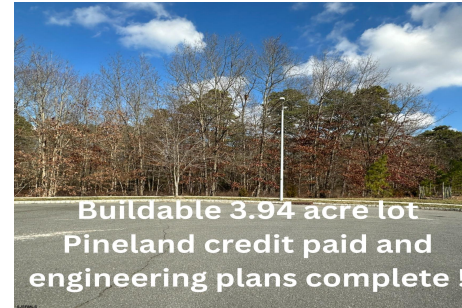

4011 Ridge, Egg Harbor Township, NJ, 08234

Price \$65,000.00

4011 Ridge, Egg Harbor Township, NJ, 08234

Price \$65,000.00

PROPERTY DETAILS

Total Rooms	
Bedrooms	0
Baths Full	0
Baths Half	0
Year Built	
Type	
Block Number	2502
Listing #	581984
Taxes	2084.00

Buildable 3.94 acre lot
Pineland credit paid and
engineering plans complete !

PROPERTY DETAILS

Total Rooms	
Bedrooms	0
Baths Full	0
Baths Half	0
Year Built	
Type	
Block Number	2502
Listing #	581984
Taxes	2084.00

Buildable 3.94 acre lot
Pineland credit paid and
engineering plans complete !

COMMENTS

3.9 Acres of beautiful wooded oasis centrally located off of West Jersey Ave in Egg Harbor Twp. Pinelands approved and Pinelands credit PAID! Septic design complete. Gas at street. Property is ready to build your dream home. Curb and sidewalk have been waived....

COMMENTS

3.9 Acres of beautiful wooded oasis centrally located off of West Jersey Ave in Egg Harbor Twp. Pinelands approved and Pinelands credit PAID! Septic design complete. Gas at street. Property is ready to build your dream home. Curb and sidewalk have been waived....