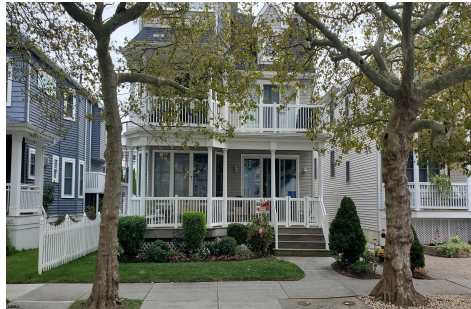

Berger Realty

Since 1928

Ocean 17
1670 Boardwalk
Ocean City, NJ 08226
609-391-0500

oc17@BergerRealty.com

1609 Central, 1, Ocean City, NJ, 08226

Price \$1,249,000.00

PROPERTY DETAILS

Total Rooms	8
Bedrooms	4
Baths Full	2
Baths Half	0
Year Built	2000
Type	Condo
Block Number	1602
Listing #	581803
Taxes	6843.00

COMMENTS

Well maintained 1st floor in like new condition ready for your enjoyment. Recent upgrades include a new roof, tankless hot water heater, remodeled kitchen, new garage doors, new flooring, and washer and dryer. Great floor plan with a separate inside entrance down to the oversized garage. This home is on a quiet tree lined street close to the beach and boardwalk....