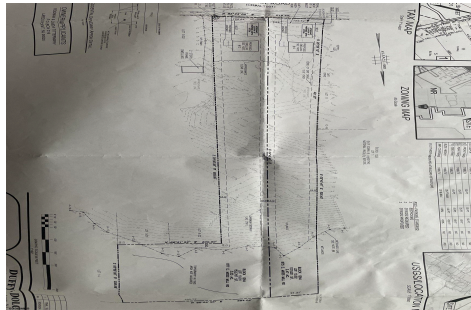

877 Moss Mill, Galloway Township, NJ, 08205

Price \$110,000.00

PROPERTY DETAILS

Total Rooms	
Bedrooms	0
Baths Full	0
Baths Half	0
Year Built	
Type	
Block Number	1264
Listing #	581188
Taxes	1988.00

COMMENTS

Here's your opportunity to build your dream home in the wonderful Leeds Point area of Galloway township. Just minutes to Smithville Village and backs up the the wildlife refuge. This 3.53 acre lot is cleared in the front and then wooded in the middle and back, with wetlands on the very back end of the lot. But there is plenty of room to build your home. Natural ga...

Price \$110,000.00

PROPERTY DETAILS

Total Rooms	
Bedrooms	0
Baths Full	0
Baths Half	0
Year Built	
Type	
Block Number	1264
Listing #	581188
Taxes	1988.00

COMMENTS

Here's your opportunity to build your dream home in the wonderful Leeds Point area of Galloway township. Just minutes to Smithville Village and backs up the the wildlife refuge. This 3.53 acre lot is cleared in the front and then wooded in the middle and back, with wetlands on the very back end of the lot. But there is plenty of room to build your home. Natural ga...