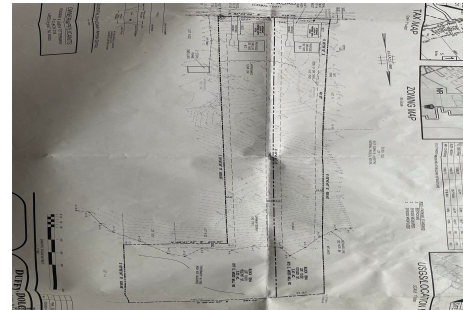

Here's your opportunity to build your dream home in the wonderful Leeds Point area of Galloway township. Just minutes to Smithville Village and backs up the the wildlife refuge. This 3.53 acre lot is cleared in the front and then wooded in the middle and back, with wetlands on the very back end of the lot. But there is plenty of room to build your home. Natural ga...

Price \$110,000.00

PROPERTY DETAILS

Total Rooms	
Bedrooms	0
Baths Full	0
Baths Half	0
Year Built	
Type	
Block Number	1264
Listing #	581188
Taxes	1988.00

COMMENTS

Here's your opportunity to build your dream home in the wonderful Leeds Point area of Galloway township. Just minutes to Smithville Village and backs up the the wildlife refuge. This 3.53 acre lot is cleared in the front and then wooded in the middle and back, with wetlands on the very back end of the lot. But there is plenty of room to build your home. Natural ga...