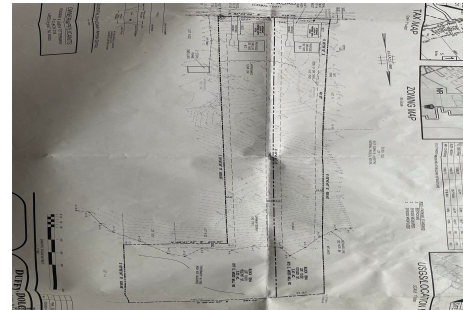

PROPERTY DETAILS

Total Rooms	
Bedrooms	0
Baths Full	0
Baths Half	0
Year Built	
Type	
Block Number	1264
Listing #	581188
Taxes	1988.00

COMMENTS

Here's your opportunity to build your dream home in the wonderful Leeds Point area of Galloway township. Just minutes to Smithville Village and backs up the the wildlife refuge. This 3.53 acre lot is cleared in the front and then wooded in the middle and back, with wetlands on the very back end of the lot. But there is plenty of room to build your home. Natural ga...

PROPERTY FEATURES

CONTACT

Ask for John Tonkinson
Berger Realty Inc
1330 Bay Avenue, Ocean City
Call: 609-741-7841
Email to: jtn@bergerrealty.com

Scan to see Property page.