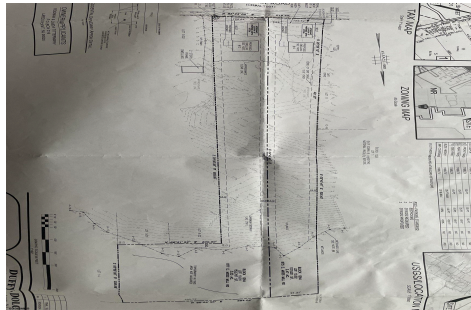

### PROPERTY DETAILS

<b>Total Rooms</b>	
<b>Bedrooms</b>	0
<b>Baths Full</b>	0
<b>Baths Half</b>	0
<b>Year Built</b>	
<b>Type</b>	
<b>Block Number</b>	1264
<b>Listing #</b>	581188
<b>Taxes</b>	1988.00

### COMMENTS

Here's your opportunity to build your dream home in the wonderful Leeds Point area of Galloway township. Just minutes to Smithville Village and backs up the the wildlife refuge. This 3.53 acre lot is cleared in the front and then wooded in the middle and back, with wetlands on the very back end of the lot. But there is plenty of room to build your home. Natural ga...