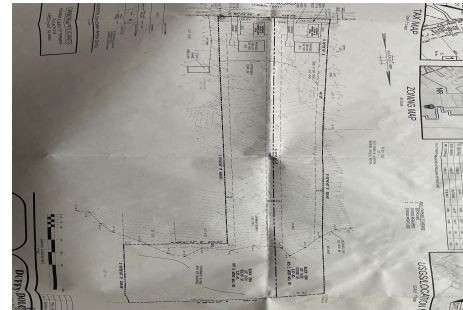

### PROPERTY DETAILS

Total Rooms	
Bedrooms	0
Baths Full	0
Baths Half	0
Year Built	
Type	
Block Number	1264
Listing #	581188
Taxes	1988.00

### COMMENTS

Here's your opportunity to build your dream home in the wonderful Leeds Point area of Galloway township. Just minutes to Smithville Village and backs up the the wildlife refuge. This 3.53 acre lot is cleared in the front and then wooded in the middle and back, with wetlands on the very back end of the lot. But there is plenty of room to build your home. Natural ga...