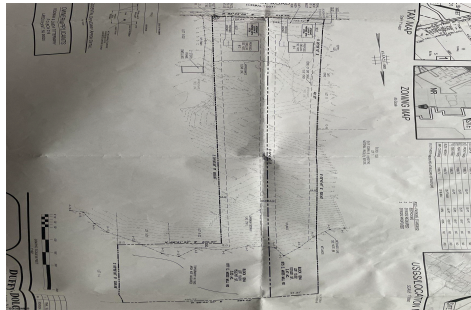

### PROPERTY DETAILS

Total Rooms	
Bedrooms	0
Baths Full	0
Baths Half	0
Year Built	
Type	
Block Number	1264
Listing #	581188
Taxes	1988.00

### COMMENTS

Here's your opportunity to build your dream home in the wonderful Leeds Point area of Galloway township. Just minutes to Smithville Village and backs up the the wildlife refuge. This 3.53 acre lot is cleared in the front and then wooded in the middle and back, with wetlands on the very back end of the lot. But there is plenty of room to build your home. Natural ga...