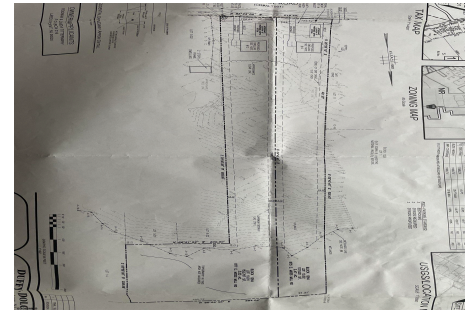

Here's your opportunity to build your dream home in the wonderful Leeds Point area of Galloway township. Just minutes to Smithville Village and backs up the the wildlife refuge. This 3.53 acre lot is cleared in the front and then wooded in the middle and back, with wetlands on the very back end of the lot. But there is plenty of room to build your home. Natural ga...

Price \$110,000.00

PROPERTY DETAILS

Total Rooms	
Bedrooms	0
Baths Full	0
Baths Half	0
Year Built	
Type	
Block Number	1264
Listing #	581188
Taxes	1988.00

COMMENTS

Here's your opportunity to build your dream home in the wonderful Leeds Point area of Galloway township. Just minutes to Smithville Village and backs up the the wildlife refuge. This 3.53 acre lot is cleared in the front and then wooded in the middle and back, with wetlands on the very back end of the lot. But there is plenty of room to build your home. Natural ga...