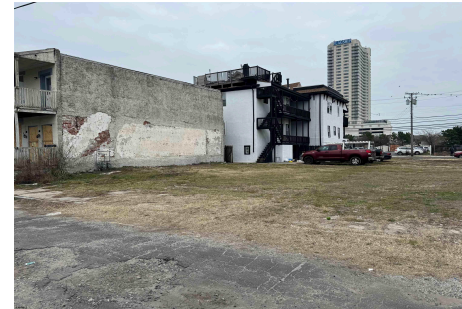

PROPERTY DETAILS

Total Rooms	
Bedrooms	0
Baths Full	0
Baths Half	0
Year Built	
Type	
Block Number	124
Listing #	581090
Taxes	261.00

COMMENTS

can be combined with MLS 581088 13 Irving. Come build your dream home on a double lot. Capture Ocean Views when you build high....

PROPERTY FEATURES

CONTACT

Ask for Tanya Pinkerton
Berger Realty Inc
3160 Asbury Avenue, Ocean City
Call: 609-442-0418
Email to: tp@bergerrealty.com

Scan to see Property page.