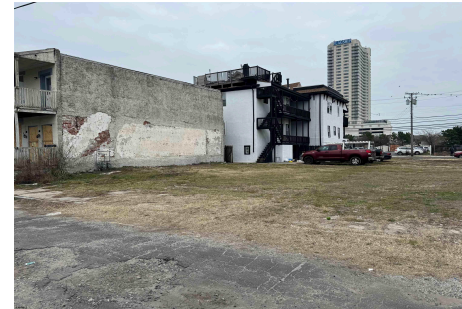

PROPERTY DETAILS

Total Rooms	
Bedrooms	0
Baths Full	0
Baths Half	0
Year Built	
Type	
Block Number	124
Listing #	581090
Taxes	261.00

COMMENTS

can be combined with MLS 581088 13 Irving. Come build your dream home on a double lot. Capture Ocean Views when you build high....

PROPERTY FEATURES

CONTACT

Ask for Patricia (Trish) Spengler
Berger Realty Inc
3160 Asbury Avenue, Ocean City
Call: 609-425-9254
Email to: pjs@bergerrealty.com

Scan to see Property page.