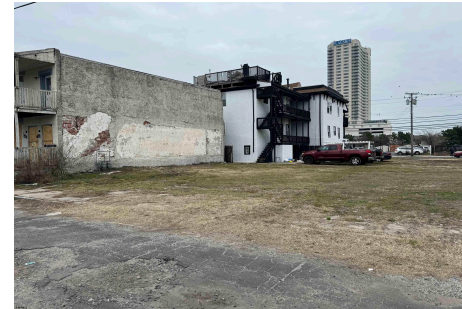

PROPERTY DETAILS

Total Rooms	
Bedrooms	0
Baths Full	0
Baths Half	0
Year Built	
Type	
Block Number	124
Listing #	581088
Taxes	274.00

COMMENTS

can be combined with MIs 581090 15 Irving, next door. Come build your dream home on this double lots . Capture Ocean Views if you build high....

PROPERTY FEATURES

CONTACT

Ask for Patricia (Trish) Spengler
Berger Realty Inc
3160 Asbury Avenue, Ocean City
Call: 609-425-9254
Email to: pjs@bergerrealty.com

Scan to see Property page.