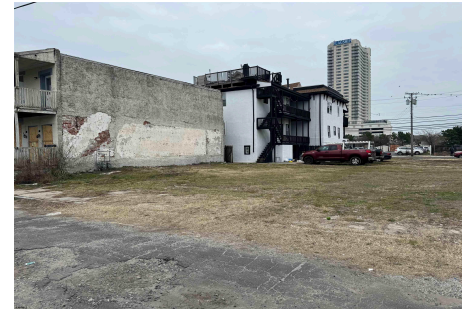

PROPERTY DETAILS

Total Rooms	
Bedrooms	0
Baths Full	0
Baths Half	0
Year Built	
Type	
Block Number	124
Listing #	581088
Taxes	274.00

COMMENTS

can be combined with MIs 581090 15 Irving, next door. Come build your dream home on this double lots . Capture Ocean Views if you build high....

PROPERTY FEATURES

CONTACT

Ask for Mary Kuchka
Berger Realty Inc
3160 Asbury Avenue, Ocean City
Call: 609-576-2790
Email to: mk@bergerrealty.com

Scan to see Property page.