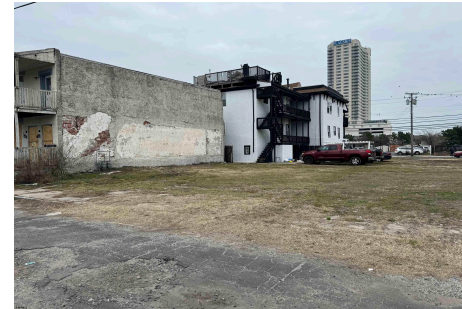

PROPERTY DETAILS

Total Rooms	
Bedrooms	0
Baths Full	0
Baths Half	0
Year Built	
Type	
Block Number	124
Listing #	581088
Taxes	274.00

COMMENTS

can be combined with MIs 581090 15 Irving, next door. Come build your dream home on this double lots . Capture Ocean Views if you build high....

PROPERTY FEATURES

CONTACT

Ask for Dori Adams
Berger Realty Inc
3160 Asbury Avenue, Ocean City
Call: 609-602-2545
Email to: doa@bergerrealty.com

Scan to see Property page.