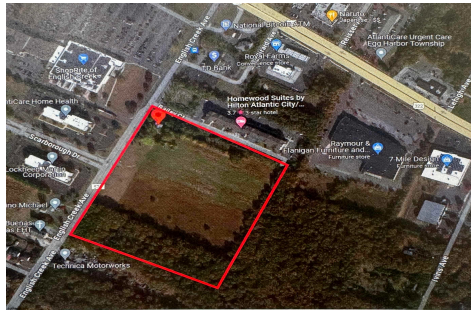

3012 English Creek, Egg Harbor Township, NJ, 08234

Price \$1,900,000.00

3012 English Creek, Egg Harbor Township, NJ, 08234

Price \$1,900,000.00

PROPERTY DETAILS

| | |
|--------------|---------|
| Total Rooms | |
| Bedrooms | 0 |
| Baths Full | 0 |
| Baths Half | 0 |
| Year Built | |
| Type | |
| Block Number | 1702 |
| Listing # | 580467 |
| Taxes | 2023.00 |

COMMENTS

20+/- acres for sale. Lots include, 94, 95, 96, 97, 98. Combined lot frontage of 925 feet + on English Creek. Zoned HB and PO1. Located just south of the Black Horse Pike. Hilton Homewood Suites built adjacent to site. Near Next Generation Aviation and Research Park and FAA Tech Centre located 2.5 miles +/- away. Excellent access to AC Exp. and Garden State Park...