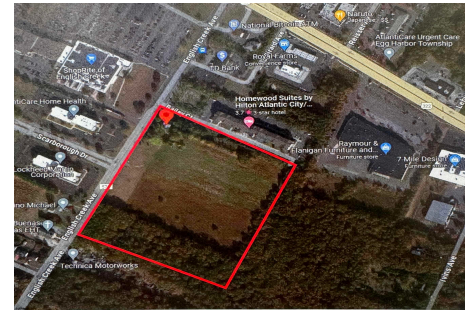

3012 English Creek, Egg Harbor Township, NJ, 08234

Price \$1,900,000.00

3012 English Creek, Egg Harbor Township, NJ, 08234

Price \$1,900,000.00

PROPERTY DETAILS

| | |
|--------------|---------|
| Total Rooms | |
| Bedrooms | 0 |
| Baths Full | 0 |
| Baths Half | 0 |
| Year Built | |
| Type | |
| Block Number | 1702 |
| Listing # | 580467 |
| Taxes | 2023.00 |

COMMENTS

20+/- acres for sale. Lots include, 94, 95, 96, 97, 98. Combined lot frontage of 925 feet + on English Creek. Zoned HB and PO1. Located just south of the Black Horse Pike. Hilton Homewood Suites built adjacent to site. Near Next Generation Aviation and Research Park and FAA Tech Centre located 2.5 miles +/- away. Excellent access to AC Exp. and Garden State Park...