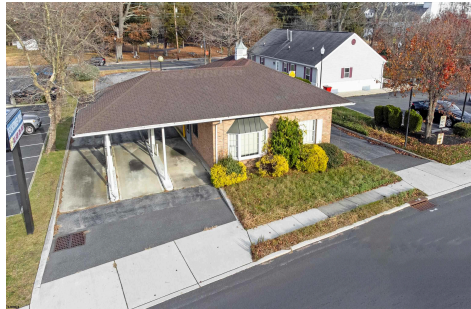

300 White Horse, Absecon, NJ, 08201

Price \$324,900.00

PROPERTY DETAILS

Total Rooms	
Bedrooms	0
Baths Full	0
Baths Half	0
Year Built	
Type	
Block Number	10
Listing #	579686
Taxes	8100.00

COMMENTS

HURRY! This commercial property has many possible uses, example: retail shop, cannabis shop, restaurant, professional offices, general business establishments, personal service establishments such as barber and beauty shops, and more information can be found at www.abseconnj.gov It will be found under Section 224 land use and development; specifically chapter 224-43. Thi...

CONTACT

Ask for Christopher Malinowski
Berger Realty Inc
1670 Boardwalk, Ocean City
Call: 267-255-5000
Email to: cma@bergerrealty.com

Scan to see Property page.

300 White Horse, Absecon, NJ, 08201

Price \$324,900.00

PROPERTY DETAILS

Total Rooms	
Bedrooms	0
Baths Full	0
Baths Half	0
Year Built	
Type	
Block Number	10
Listing #	579686
Taxes	8100.00

COMMENTS

HURRY! This commercial property has many possible uses, example: retail shop, cannabis shop, restaurant, professional offices, general business establishments, personal service establishments such as barber and beauty shops, and more information can be found at www.abseconnj.gov It will be found under Section 224 land use and development; specifically chapter 224-43. Thi...