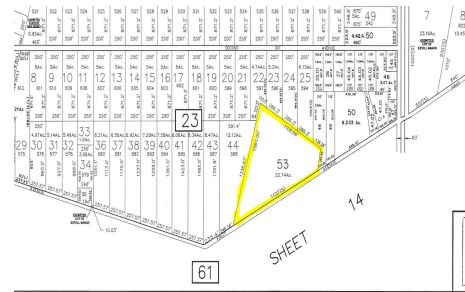

### PROPERTY DETAILS

|              |         |
|--------------|---------|
| Total Rooms  | 0       |
| Bedrooms     | 0       |
| Baths Full   | 0       |
| Baths Half   | 0       |
| Year Built   |         |
| Type         |         |
| Block Number | 23      |
| Listing #    | 577780  |
| Taxes        | 1448.00 |