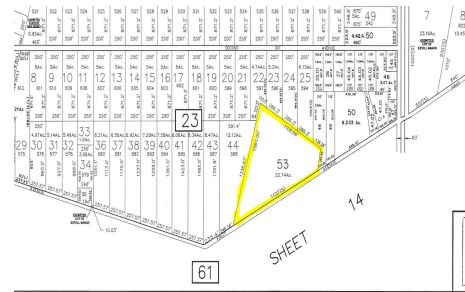

oel17@BergerRealty.com

190 1st, Estell Manor, NJ, 08319

Price \$179,900.00

PROPERTY DETAILS

Total Rooms	0
Bedrooms	0
Baths Full	0
Baths Half	0
Year Built	
Type	
Block Number	23
Listing #	577780
Taxes	1448.00