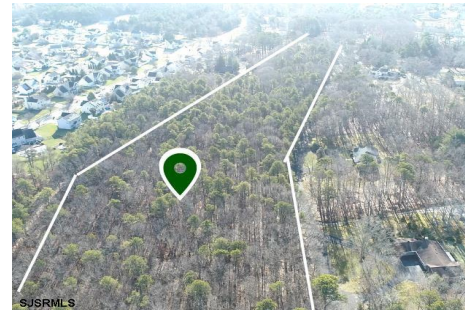

# Berger Realty

Since 1926

Berger Realty, Inc  
1330 Bay Avenue  
Ocean City, NJ 08226  
609-391-1330/609-391-1300  
info@bergerrealty.com

500 Delaware, Egg Harbor Township, NJ, 08234

Price \$159,000.00

### COMMENTS

*UNIQUE OPPORTUNITY FOR DEVELOPERS, BUILDERS AND FOR YOU! This amazing undeveloped and unimproved land on a private road can possibly be divided into multiple residential lots or you can build YOUR OWN PRIVATE HOME subject to Pineland certificate of filing. One of a kind private street in a desirable neighborhood with stately and meticulously manicured entrance. Tranquil wi...*