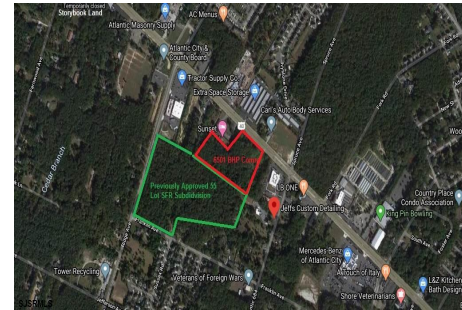

# Berger Realty

Since 1926

Berger Realty, Inc.  
3160 Asbury Avenue  
Ocean City, NJ 08226  
1-877-237-4371 / 609-399-0076  
info@bergerrealty.com

108 Franklin Ave, Egg Harbor Township, NJ, 08234

Price \$1,500,000.00