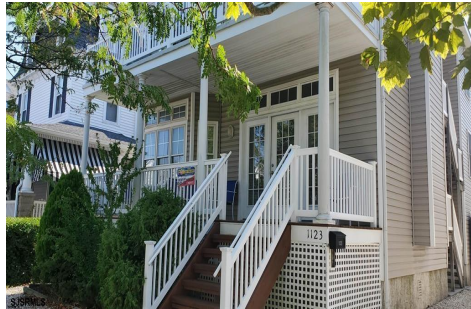

Berger Realty

Since 1928

Berger Realty, Inc.
3160 Asbury Avenue
Ocean City, NJ 08226
1-877-237-4371 / 609-399-0076
info@bergerrealty.com

1123 Central, 1, Ocean City, NJ, 08226

Price \$999,000.00

PROPERTY DETAILS

Total Rooms	8
Bedrooms	4
Baths Full	2
Baths Half	0
Year Built	
Type	Condo
Block Number	1103
Listing #	567842
Taxes	5232.00

COMMENTS

Location, Location, Location...This tree lined street, convenient to Ocean City's famous boardwalk, is in a highly desirable location. Check out this 1st floor home featuring 4 bedrooms, 2 baths, front and rear decks, parking for 3, garage, gas log fireplace and extra large living area. As about perennial strong rental history....

PROPERTY DETAILS

Total Rooms	8
Bedrooms	4
Baths Full	2
Baths Half	0
Year Built	
Type	Condo
Block Number	1103
Listing #	567842
Taxes	5232.00

COMMENTS

Location, Location, Location...This tree lined street, convenient to Ocean City's famous boardwalk, is in a highly desirable location. Check out this 1st floor home featuring 4 bedrooms, 2 baths, front and rear decks, parking for 3, garage, gas log fireplace and extra large living area. As about perennial strong rental history....