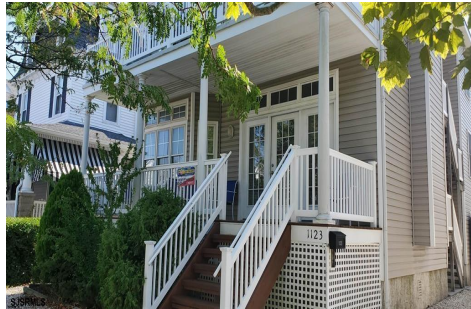

Berger Realty

Since 1926

Berger Realty, Inc.
3160 Asbury Avenue
Ocean City, NJ 08226
1-877-237-4371 / 609-399-0076
info@bergerrealty.com

1123 Central, 1, Ocean City, NJ, 08226

Price \$999,000.00

PROPERTY DETAILS

Total Rooms	8
Bedrooms	4
Baths Full	2
Baths Half	0
Year Built	
Type	Condo
Block Number	1103
Listing #	567842
Taxes	5232.00

COMMENTS

Location, Location, Location...This tree lined street, convenient to Ocean City's famous boardwalk, is in a highly desirable location. Check out this 1st floor home featuring 4 bedrooms, 2 baths, front and rear decks, parking for 3, garage, gas log fireplace and extra large living area. As about perennial strong rental history....

PROPERTY DETAILS

Total Rooms	8
Bedrooms	4
Baths Full	2
Baths Half	0
Year Built	
Type	Condo
Block Number	1103
Listing #	567842
Taxes	5232.00

COMMENTS

Location, Location, Location...This tree lined street, convenient to Ocean City's famous boardwalk, is in a highly desirable location. Check out this 1st floor home featuring 4 bedrooms, 2 baths, front and rear decks, parking for 3, garage, gas log fireplace and extra large living area. As about perennial strong rental history....