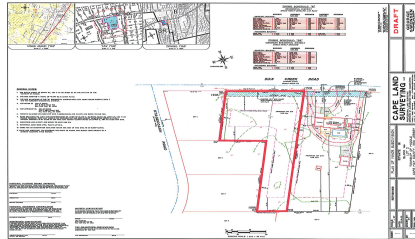

### PROPERTY DETAILS

Total Rooms	
Bedrooms	0
Baths Full	0
Baths Half	0
Year Built	
Type	Residential Vacant Lot
Block Number	166
Listing #	241293
Taxes	

### COMMENTS

Newly subdivided one-acre single family lot with 195' frontage on Dias Creek Road. Close to the center of town. Enjoy all that Cape May Court House has to offer. Restaurants, shopping and the bike path that runs all through the county including to the Cape May County Zoo and Park. Great location to custom build the home of your dreams....