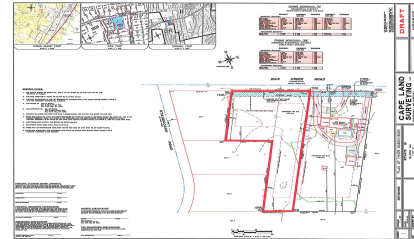

### PROPERTY DETAILS

Total Rooms	
Bedrooms	0
Baths Full	0
Baths Half	0
Year Built	
Type	Residential Vacant Lot
Block Number	166
Listing #	241293
Taxes	

### COMMENTS

Newly subdivided one-acre single family lot with 195' frontage on Dias Creek Road. Close to the center of town. Enjoy all that Cape May Court House has to offer. Restaurants, shopping and the bike path that runs all through the county including to the Cape May County Zoo and Park. Great location to custom build the home of your dreams....