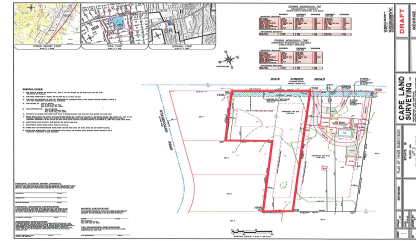

PROPERTY DETAILS

Total Rooms	
Bedrooms	0
Baths Full	0
Baths Half	0
Year Built	
Type	Residential Vacant Lot
Block Number	166
Listing #	241293
Taxes	

COMMENTS

Newly subdivided one-acre single family lot with 195' frontage on Dias Creek Road. Close to the center of town. Enjoy all that Cape May Court House has to offer. Restaurants, shopping and the bike path that runs all through the county including to the Cape May County Zoo and Park. Great location to custom build the home of your dreams....

PROPERTY FEATURES

CONTACT

Ask for Rachel Barbagello
Berger Realty Inc
1330 Bay Avenue, Ocean City
Call:
Email to: rpb@bergerrealty.com

Scan to see Property page.