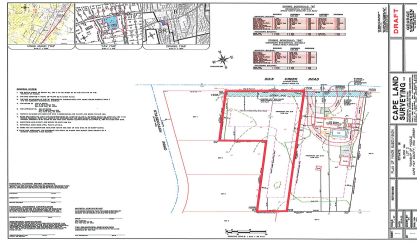

Total Rooms	
Bedrooms	0
Baths Full	0
Baths Half	0
Year Built	
Type	Residential Vacant Lot
Block Number	166
Listing #	241293
Taxes	

COMMENTS

Newly subdivided one-acre single family lot with 195' frontage on Dias Creek Road. Close to the center of town. Enjoy all that Cape May Court House has to offer. Restaurants, shopping and the bike path that runs all through the county including to the Cape May County Zoo and Park. Great location to custom build the home of your dreams....

COMMENTS

Newly subdivided one-acre single family lot with 195' frontage on Dias Creek Road. Close to the center of town. Enjoy all that Cape May Court House has to offer. Restaurants, shopping and the bike path that runs all through the county including to the Cape May County Zoo and Park. Great location to custom build the home of your dreams....