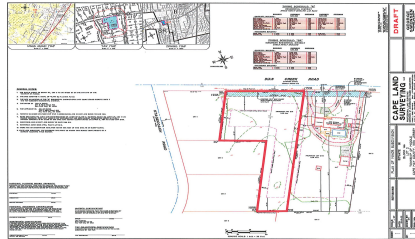

Total Rooms	
Bedrooms	0
Baths Full	0
Baths Half	0
Year Built	
Type	Residential Vacant Lot
Block Number	166
Listing #	241293
Taxes	

COMMENTS

Newly subdivided one-acre single family lot with 195' frontage on Dias Creek Road. Close to the center of town. Enjoy all that Cape May Court House has to offer. Restaurants, shopping and the bike path that runs all through the county including to the Cape May County Zoo and Park. Great location to custom build the home of your dreams....

COMMENTS

Newly subdivided one-acre single family lot with 195' frontage on Dias Creek Road. Close to the center of town. Enjoy all that Cape May Court House has to offer. Restaurants, shopping and the bike path that runs all through the county including to the Cape May County Zoo and Park. Great location to custom build the home of your dreams....