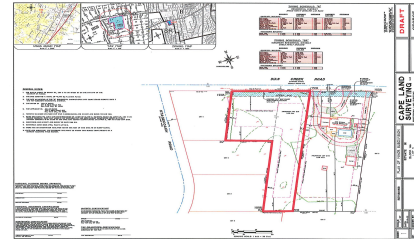

PROPERTY DETAILS

Total Rooms	
Bedrooms	0
Baths Full	0
Baths Half	0
Year Built	
Type	Residential Vacant Lot
Block Number	166
Listing #	241293
Taxes	

COMMENTS

Newly subdivided one-acre single family lot with 195' frontage on Dias Creek Road. Close to the center of town. Enjoy all that Cape May Court House has to offer. Restaurants, shopping and the bike path that runs all through the county including to the Cape May County Zoo and Park. Great location to custom build the home of your dreams....

PROPERTY FEATURES

CONTACT

Ask for Robert Bechtel
Berger Realty Inc
1330 Bay Avenue, Ocean City
Call:
Email to: rdb@bergerrealty.com

Scan to see Property page.