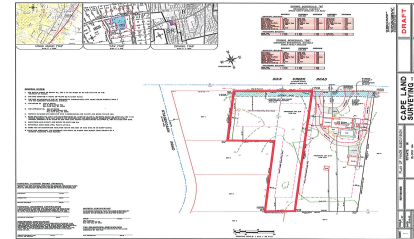

### PROPERTY DETAILS

Total Rooms	
Bedrooms	0
Baths Full	0
Baths Half	0
Year Built	
Type	Residential Vacant Lot
Block Number	166
Listing #	241293
Taxes	

### COMMENTS

Newly subdivided one-acre single family lot with 195' frontage on Dias Creek Road. Close to the center of town. Enjoy all that Cape May Court House has to offer. Restaurants, shopping and the bike path that runs all through the county including to the Cape May County Zoo and Park. Great location to custom build the home of your dreams....