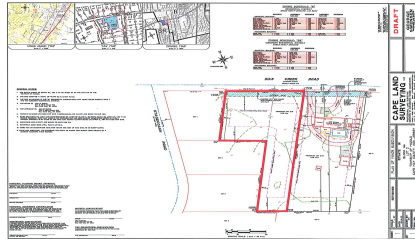

Berger Realty

Since 1926

Ocean 17
1670 Boardwalk
Ocean City, NJ 08226
609-391-0500

oc17@BergerRealty.com

445 Dias Creek, Cape May Court House, NJ, 08210

Price $189,000.00

PROPERTY DETAILS

Total Rooms	
Bedrooms	0
Baths Full	0
Baths Half	0
Year Built	
Type	Residential Vacant Lot
Block Number	166
Listing #	241293
Taxes	

COMMENTS

Newly subdivided one-acre single family lot with 195' frontage on Dias Creek Road. Close to the center of town. Enjoy all that Cape May Court House has to offer. Restaurants, shopping and the bike path that runs all through the county including to the Cape May County Zoo and Park. Great location to custom build the home of your dreams....

PROPERTY FEATURES

CONTACT

Ask for Dylan Perry
Berger Realty Inc
1670 Boardwalk, Ocean City
Call: 609-675-6737
Email to: dcp@bergerrealty.com

Scan to see Property page.

Berger Realty

Since 1926

Ocean 17
1670 Boardwalk
Ocean City, NJ 08226
609-391-0500

oc17@BergerRealty.com

445 Dias Creek, Cape May Court House, NJ, 08210

Price $189,000.00