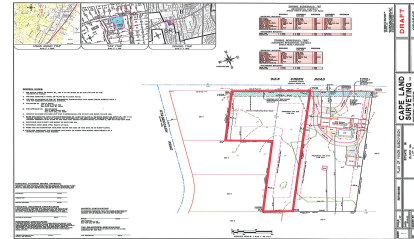

PROPERTY DETAILS

Total Rooms	
Bedrooms	0
Baths Full	0
Baths Half	0
Year Built	
Type	Residential Vacant Lot
Block Number	166
Listing #	241293
Taxes	

COMMENTS

Newly subdivided one-acre single family lot with 195' frontage on Dias Creek Road. Close to the center of town. Enjoy all that Cape May Court House has to offer. Restaurants, shopping and the bike path that runs all through the county including to the Cape May County Zoo and Park. Great location to custom build the home of your dreams....

PROPERTY FEATURES

CONTACT

Ask for Dylan Perry
Berger Realty Inc
1670 Boardwalk, Ocean City
Call: 609-675-6737
Email to: dcp@bergerrealty.com

Scan to see Property page.