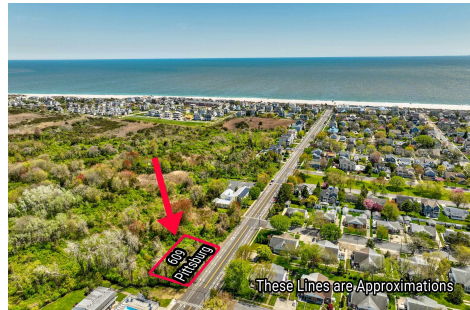

Berger Realty

Since 1926

Berger Realty, Inc.
3160 Asbury Avenue
Ocean City, NJ 08226
1-877-237-4371 / 609-399-0076
info@bergerrealty.com

609 Pittsburgh, Cape May, NJ, 08204

Price \$1,500,000.00

PROPERTY DETAILS

Total Rooms	
Bedrooms	0
Baths Full	0
Baths Half	0
Year Built	
Type	Residential Vacant Lot
Block Number	1167
Listing #	241234
Taxes	541.00

COMMENTS

125' x 125' single family home building lot within close proximity to the beach and Marina District....

Berger Realty, Inc.
3160 Asbury Avenue
Ocean City, NJ 08226
1-877-237-4371 / 609-399-0076
info@bergerrealty.com

609 Pittsburgh, Cape May, NJ, 08204

Price \$1,500,000.00

PROPERTY DETAILS

Total Rooms	
Bedrooms	0
Baths Full	0
Baths Half	0
Year Built	
Type	Residential Vacant Lot
Block Number	1167
Listing #	241234
Taxes	541.00

COMMENTS

125' x 125' single family home building lot within close proximity to the beach and Marina District....

PROPERTY FEATURES

CONTACT

Berger Realty Inc
3160 Asbury Ave.
Ocean City, NJ 08226
Call: (609) 399-0076
Email to: info@bergerrealty.com
Web: www.bergerrealty.com