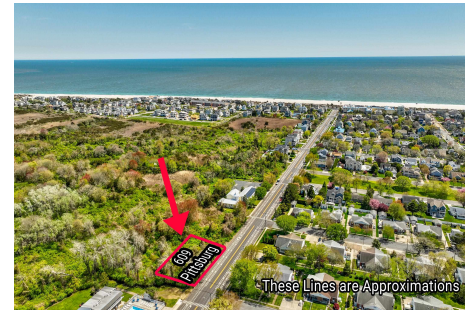

Berger Realty

Since 1926

Berger Realty, Inc.
3160 Asbury Avenue
Ocean City, NJ 08226
1-877-237-4371 / 609-399-0076
info@bergerrealty.com

609 Pittsburgh, Cape May, NJ, 08204

Price \$1,500,000.00

PROPERTY DETAILS

Total Rooms	
Bedrooms	0
Baths Full	0
Baths Half	0
Year Built	
Type	Residential Vacant Lot
Block Number	1167
Listing #	241234
Taxes	541.00

COMMENTS

125' x 125' single family home building lot within close proximity to the beach and Marina District....

Berger Realty, Inc.
3160 Asbury Avenue
Ocean City, NJ 08226
1-877-237-4371 / 609-399-0076
info@bergerrealty.com

609 Pittsburgh, Cape May, NJ, 08204

Price \$1,500,000.00

PROPERTY DETAILS

Total Rooms	
Bedrooms	0
Baths Full	0
Baths Half	0
Year Built	
Type	Residential Vacant Lot
Block Number	1167
Listing #	241234
Taxes	541.00

COMMENTS

125' x 125' single family home building lot within close proximity to the beach and Marina District....

PROPERTY FEATURES

CONTACT

Berger Realty Inc
3160 Asbury Ave.
Ocean City, NJ 08226
Call: (609) 399-0076
Email to: info@bergerrealty.com
Web: www.bergerrealty.com