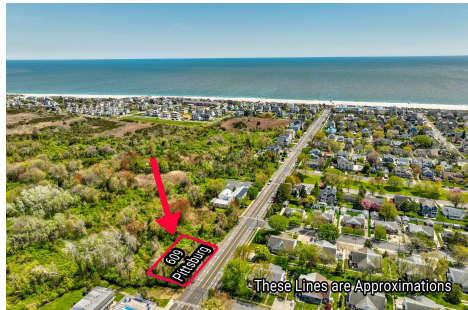

Berger Realty

Since 1926

Berger Realty, Inc.
3160 Asbury Avenue
Ocean City, NJ 08226
1-877-237-4371 / 609-399-0076
info@bergerrealty.com

609 Pittsburgh, Cape May, NJ, 08204

Price \$1,500,000.00

PROPERTY DETAILS

Total Rooms	
Bedrooms	0
Baths Full	0
Baths Half	0
Year Built	
Type	Residential Vacant Lot
Block Number	1167
Listing #	241234
Taxes	541.00

COMMENTS

125' x 125' single family home building lot within close proximity to the beach and Marina District....

609 Pittsburgh, Cape May, NJ, 08204

Price \$1,500,000.00

PROPERTY DETAILS

Total Rooms	
Bedrooms	0
Baths Full	0
Baths Half	0
Year Built	
Type	Residential Vacant Lot
Block Number	1167
Listing #	241234
Taxes	541.00

COMMENTS

125' x 125' single family home building lot within close proximity to the beach and Marina District....

PROPERTY FEATURES

CONTACT

Ask for Steven Spengler
Berger Realty Inc
3160 Asbury Avenue, Ocean City
Call: 609-425-9253
Email to: srs@bergerrealty.com