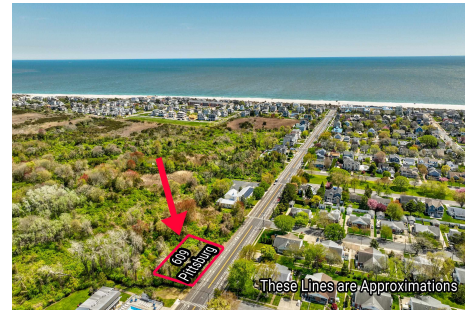

Berger Realty

Since 1926

Berger Realty, Inc.
3160 Asbury Avenue
Ocean City, NJ 08226
1-877-237-4371 / 609-399-0076
info@bergerrealty.com

609 Pittsburgh, Cape May, NJ, 08204

Price \$1,500,000.00

PROPERTY DETAILS

Total Rooms	
Bedrooms	0
Baths Full	0
Baths Half	0
Year Built	
Type	Residential Vacant Lot
Block Number	1167
Listing #	241234
Taxes	541.00

COMMENTS

125' x 125' single family home building lot within close proximity to the beach and Marina District....

609 Pittsburgh, Cape May, NJ, 08204

Price \$1,500,000.00

PROPERTY DETAILS

Total Rooms	
Bedrooms	0
Baths Full	0
Baths Half	0
Year Built	
Type	Residential Vacant Lot
Block Number	1167
Listing #	241234
Taxes	541.00

COMMENTS

125' x 125' single family home building lot within close proximity to the beach and Marina District....

PROPERTY FEATURES

CONTACT

Ask for Steven Spengler
Berger Realty Inc
3160 Asbury Avenue, Ocean City
Call: 609-425-9253
Email to: srs@bergerrealty.com