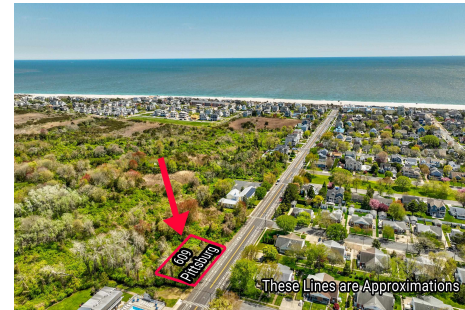

Berger Realty

Since 1926

Berger Realty, Inc
1330 Bay Avenue
Ocean City, NJ 08226
609-391-1330/609-391-1300
info@bergerrealty.com

609 Pittsburgh, Cape May, NJ, 08204

Price \$1,500,000.00

PROPERTY DETAILS

Total Rooms	
Bedrooms	0
Baths Full	0
Baths Half	0
Year Built	
Type	Residential Vacant Lot
Block Number	1167
Listing #	241234
Taxes	541.00

COMMENTS

125' x 125' single family home building lot within close proximity to the beach and Marina District....

PROPERTY FEATURES

CONTACT

Ask for Sheilah Baran
Berger Realty Inc
1330 Bay Avenue, Ocean City
Call: 847-840-2205
Email to: sdb@bergerrealty.com

Scan to see Property page.

Berger Realty

Since 1926

Berger Realty, Inc
1330 Bay Avenue
Ocean City, NJ 08226
609-391-1330/609-391-1300
info@bergerrealty.com

609 Pittsburgh, Cape May, NJ, 08204

Price \$1,500,000.00

PROPERTY DETAILS

Total Rooms	
Bedrooms	0
Baths Full	0
Baths Half	0
Year Built	
Type	Residential Vacant Lot
Block Number	1167
Listing #	241234
Taxes	541.00

COMMENTS

125' x 125' single family home building lot within close proximity to the beach and Marina District....