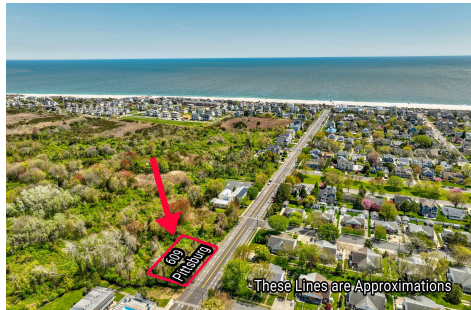

Berger Realty

Since 1926

Berger Realty, Inc
1330 Bay Avenue
Ocean City, NJ 08226
609-391-1330/609-391-1300
info@bergerrealty.com

609 Pittsburgh, Cape May, NJ, 08204

Price \$1,500,000.00

PROPERTY DETAILS

Total Rooms	
Bedrooms	0
Baths Full	0
Baths Half	0
Year Built	
Type	Residential Vacant Lot
Block Number	1167
Listing #	241234
Taxes	541.00

COMMENTS

125' x 125' single family home building lot within close proximity to the beach and Marina District....

PROPERTY FEATURES

CONTACT

Ask for Sheilah Baran
Berger Realty Inc
1330 Bay Avenue, Ocean City
Call: 847-840-2205
Email to: sdb@bergerrealty.com

Scan to see Property page.

Berger Realty

Since 1926

Berger Realty, Inc
1330 Bay Avenue
Ocean City, NJ 08226
609-391-1330/609-391-1300
info@bergerrealty.com

609 Pittsburgh, Cape May, NJ, 08204

Price \$1,500,000.00

PROPERTY DETAILS

Total Rooms	
Bedrooms	0
Baths Full	0
Baths Half	0
Year Built	
Type	Residential Vacant Lot
Block Number	1167
Listing #	241234
Taxes	541.00

COMMENTS

125' x 125' single family home building lot within close proximity to the beach and Marina District....