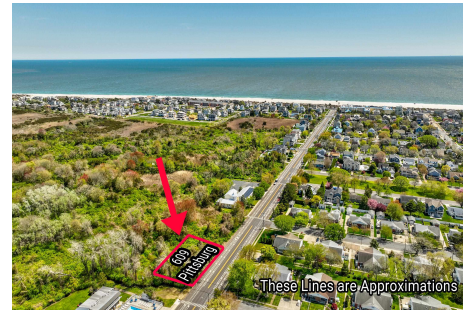

### COMMENTS

125' x 125' single family home building lot within close proximity to the beach and Marina District....

# Berger Realty

Since 1926

Berger Realty, Inc  
1330 Bay Avenue  
Ocean City, NJ 08226  
609-391-1330/609-391-1300  
info@bergerrealty.com

609 Pittsburgh, Cape May, NJ, 08204

Price \$1,500,000.00