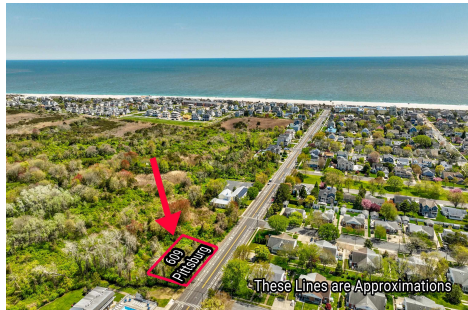

Berger Realty

Since 1926

Berger Realty, Inc.
3160 Asbury Avenue
Ocean City, NJ 08226
1-877-237-4371 / 609-399-0076
info@bergerrealty.com

609 Pittsburgh, Cape May, NJ, 08204

Price \$1,500,000.00

PROPERTY DETAILS

Total Rooms	
Bedrooms	0
Baths Full	0
Baths Half	0
Year Built	
Type	Residential Vacant Lot
Block Number	1167
Listing #	241234
Taxes	541.00

COMMENTS

125' x 125' single family home building lot within close proximity to the beach and Marina District....

609 Pittsburgh, Cape May, NJ, 08204

Price \$1,500,000.00

PROPERTY DETAILS

Total Rooms	
Bedrooms	0
Baths Full	0
Baths Half	0
Year Built	
Type	Residential Vacant Lot
Block Number	1167
Listing #	241234
Taxes	541.00

COMMENTS

125' x 125' single family home building lot within close proximity to the beach and Marina District....

PROPERTY FEATURES

CONTACT

Ask for Marki Lyn Warlow
Berger Realty Inc
3160 Asbury Avenue, Ocean City
Call:
Email to: mlw@bergerrealty.com