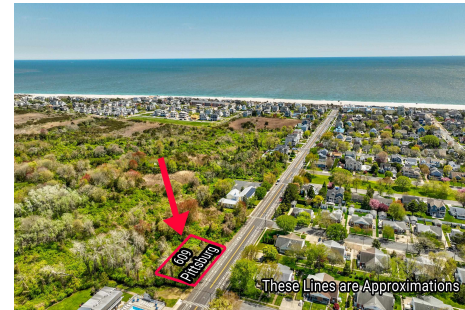

Berger Realty

Since 1926

Berger Realty, Inc.
3160 Asbury Avenue
Ocean City, NJ 08226
1-877-237-4371 / 609-399-0076
info@bergerrealty.com

609 Pittsburgh, Cape May, NJ, 08204

Price \$1,500,000.00

PROPERTY DETAILS

Total Rooms	
Bedrooms	0
Baths Full	0
Baths Half	0
Year Built	
Type	Residential Vacant Lot
Block Number	1167
Listing #	241234
Taxes	541.00

COMMENTS

125' x 125' single family home building lot within close proximity to the beach and Marina District....

609 Pittsburgh, Cape May, NJ, 08204

Price \$1,500,000.00

PROPERTY DETAILS

Total Rooms	
Bedrooms	0
Baths Full	0
Baths Half	0
Year Built	
Type	Residential Vacant Lot
Block Number	1167
Listing #	241234
Taxes	541.00

COMMENTS

125' x 125' single family home building lot within close proximity to the beach and Marina District....

PROPERTY FEATURES

CONTACT

Ask for Marki Lyn Warlow
Berger Realty Inc
3160 Asbury Avenue, Ocean City
Call:
Email to: mlw@bergerrealty.com