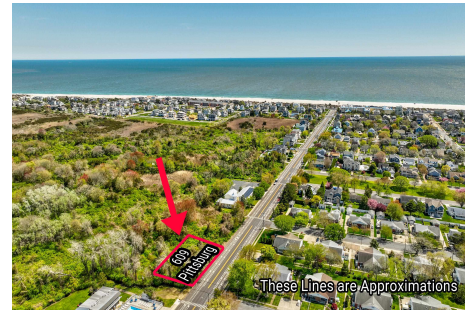

### COMMENTS

125' x 125' single family home building lot within close proximity to the beach and Marina District....

# Berger Realty

Since 1926

Berger Realty, Inc.  
3160 Asbury Avenue  
Ocean City, NJ 08226  
1-877-237-4371 / 609-399-0076  
info@bergerrealty.com

609 Pittsburgh, Cape May, NJ, 08204

Price \$1,500,000.00