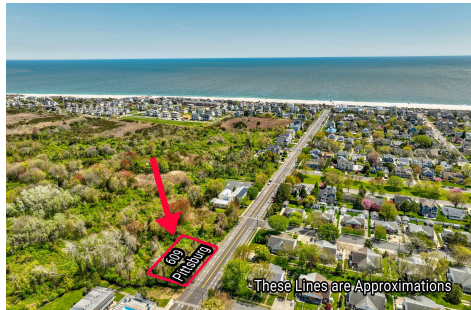

# Berger Realty

Since 1926

Berger Realty, Inc.  
3160 Asbury Avenue  
Ocean City, NJ 08226  
1-877-237-4371 / 609-399-0076  
info@bergerrealty.com

609 Pittsburgh, Cape May, NJ, 08204

Price \$1,500,000.00

### COMMENTS

125' x 125' single family home building lot within close proximity to the beach and Marina District....