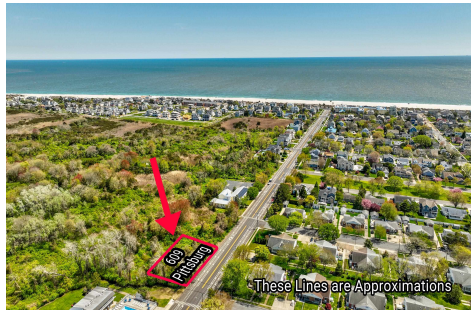

Berger Realty

Since 1926

Berger Realty, Inc
1330 Bay Avenue
Ocean City, NJ 08226
609-391-1330/609-391-1300
info@bergerrealty.com

609 Pittsburgh, Cape May, NJ, 08204

Price \$1,500,000.00

PROPERTY DETAILS

Total Rooms	
Bedrooms	0
Baths Full	0
Baths Half	0
Year Built	
Type	Residential Vacant Lot
Block Number	1167
Listing #	241234
Taxes	541.00

COMMENTS

125' x 125' single family home building lot within close proximity to the beach and Marina District....

PROPERTY FEATURES

CONTACT

Ask for Louis Paone
Berger Realty Inc
1330 Bay Avenue, Ocean City
Call:
Email to: lsp@bergerrealty.com

Scan to see Property page.

Berger Realty

Since 1926

Berger Realty, Inc
1330 Bay Avenue
Ocean City, NJ 08226
609-391-1330/609-391-1300
info@bergerrealty.com

609 Pittsburgh, Cape May, NJ, 08204

Price \$1,500,000.00

PROPERTY DETAILS

Total Rooms	
Bedrooms	0
Baths Full	0
Baths Half	0
Year Built	
Type	Residential Vacant Lot
Block Number	1167
Listing #	241234
Taxes	541.00

COMMENTS

125' x 125' single family home building lot within close proximity to the beach and Marina District....