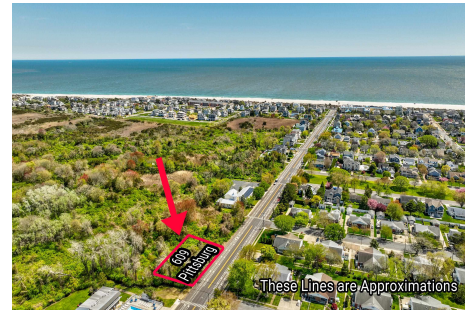

Berger Realty

Since 1926

Berger Realty, Inc
1330 Bay Avenue
Ocean City, NJ 08226
609-391-1330/609-391-1300
info@bergerrealty.com

609 Pittsburgh, Cape May, NJ, 08204

Price \$1,500,000.00

PROPERTY DETAILS

Total Rooms	
Bedrooms	0
Baths Full	0
Baths Half	0
Year Built	
Type	Residential Vacant Lot
Block Number	1167
Listing #	241234
Taxes	541.00

COMMENTS

125' x 125' single family home building lot within close proximity to the beach and Marina District....

PROPERTY FEATURES

CONTACT

Ask for Louis Paone
Berger Realty Inc
1330 Bay Avenue, Ocean City
Call:
Email to: lsp@bergerrealty.com

Scan to see Property page.

Berger Realty

Since 1926

Berger Realty, Inc
1330 Bay Avenue
Ocean City, NJ 08226
609-391-1330/609-391-1300
info@bergerrealty.com

609 Pittsburgh, Cape May, NJ, 08204

Price \$1,500,000.00

PROPERTY DETAILS

Total Rooms	
Bedrooms	0
Baths Full	0
Baths Half	0
Year Built	
Type	Residential Vacant Lot
Block Number	1167
Listing #	241234
Taxes	541.00

COMMENTS

125' x 125' single family home building lot within close proximity to the beach and Marina District....