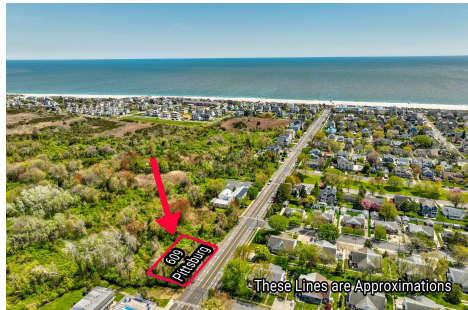

# Berger Realty

Since 1926

Berger Realty, Inc.  
3160 Asbury Avenue  
Ocean City, NJ 08226  
1-877-237-4371 / 609-399-0076  
info@bergerrealty.com

609 Pittsburgh, Cape May, NJ, 08204

Price \$1,500,000.00

### COMMENTS

125' x 125' single family home building lot within close proximity to the beach and Marina District....