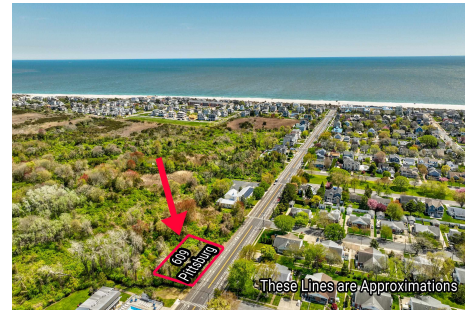

### COMMENTS

125' x 125' single family home building lot within close proximity to the beach and Marina District....

### CONTACT

Ask for Leon Grisbaum  
Berger Realty Inc  
3160 Asbury Avenue, Ocean City  
Call:  
Email to:

Scan to see Property page.

# Berger Realty

Since 1926

Berger Realty, Inc.  
3160 Asbury Avenue  
Ocean City, NJ 08226  
1-877-237-4371 / 609-399-0076  
info@bergerrealty.com

609 Pittsburgh, Cape May, NJ, 08204

Price \$1,500,000.00