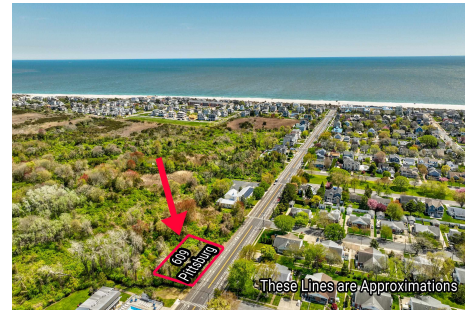

Berger Realty

Since 1926

Berger Realty, Inc.
3160 Asbury Avenue
Ocean City, NJ 08226
1-877-237-4371 / 609-399-0076
info@bergerrealty.com

609 Pittsburgh, Cape May, NJ, 08204

Price \$1,500,000.00

PROPERTY DETAILS

Total Rooms	
Bedrooms	0
Baths Full	0
Baths Half	0
Year Built	
Type	Residential Vacant Lot
Block Number	1167
Listing #	241234
Taxes	541.00

COMMENTS

125' x 125' single family home building lot within close proximity to the beach and Marina District....

PROPERTY FEATURES

CONTACT

Ask for John Van Stone
Berger Realty Inc
3160 Asbury Avenue, Ocean City
Call:
Email to: jvs@bergerrealty.com

Scan to see Property page.

Berger Realty

Since 1926

Berger Realty, Inc.
3160 Asbury Avenue
Ocean City, NJ 08226
1-877-237-4371 / 609-399-0076
info@bergerrealty.com

COMMENTS

125' x 125' single family home building lot within close proximity to the beach and Marina District....

PROPERTY FEATURES

CONTACT

Ask for John Van Stone
Berger Realty Inc
3160 Asbury Avenue, Ocean City
Call:
Email to: jvs@bergerrealty.com