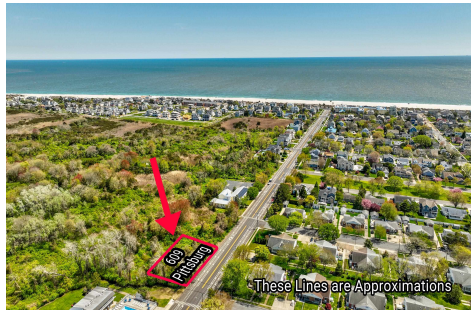

Berger Realty

Since 1926

Berger Realty, Inc.
3160 Asbury Avenue
Ocean City, NJ 08226
1-877-237-4371 / 609-399-0076
info@bergerrealty.com

609 Pittsburgh, Cape May, NJ, 08204

Price \$1,500,000.00

PROPERTY DETAILS

Total Rooms	
Bedrooms	0
Baths Full	0
Baths Half	0
Year Built	
Type	Residential Vacant Lot
Block Number	1167
Listing #	241234
Taxes	541.00

COMMENTS

125' x 125' single family home building lot within close proximity to the beach and Marina District....

609 Pittsburgh, Cape May, NJ, 08204

Price \$1,500,000.00

PROPERTY DETAILS

Total Rooms	
Bedrooms	0
Baths Full	0
Baths Half	0
Year Built	
Type	Residential Vacant Lot
Block Number	1167
Listing #	241234
Taxes	541.00

COMMENTS

125' x 125' single family home building lot within close proximity to the beach and Marina District....

PROPERTY FEATURES

CONTACT

Ask for John Van Stone
Berger Realty Inc
3160 Asbury Avenue, Ocean City
Call:
Email to: jvs@bergerrealty.com