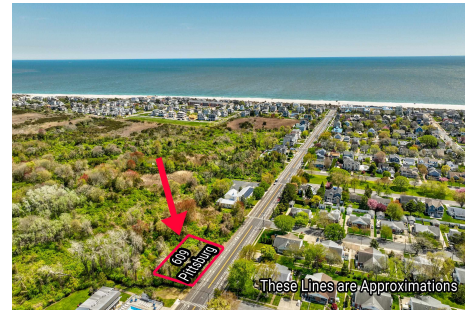

Berger Realty

Since 1926

Berger Realty, Inc.
3160 Asbury Avenue
Ocean City, NJ 08226
1-877-237-4371 / 609-399-0076
info@bergerrealty.com

609 Pittsburgh, Cape May, NJ, 08204

Price \$1,500,000.00

PROPERTY DETAILS

Total Rooms	
Bedrooms	0
Baths Full	0
Baths Half	0
Year Built	
Type	Residential Vacant Lot
Block Number	1167
Listing #	241234
Taxes	541.00

COMMENTS

125' x 125' single family home building lot within close proximity to the beach and Marina District....

PROPERTY FEATURES

CONTACT

Ask for Joe Young
Berger Realty Inc
3160 Asbury Avenue, Ocean City
Call:
Email to: jty@bergerrealty.com

Scan to see Property page.

Berger Realty

Since 1926

Berger Realty, Inc.
3160 Asbury Avenue
Ocean City, NJ 08226
1-877-237-4371 / 609-399-0076
info@bergerrealty.com

COMMENTS

125' x 125' single family home building lot within close proximity to the beach and Marina District....

PROPERTY FEATURES

CONTACT

Ask for Joe Young
Berger Realty Inc
3160 Asbury Avenue, Ocean City
Call:
Email to: jty@bergerrealty.com