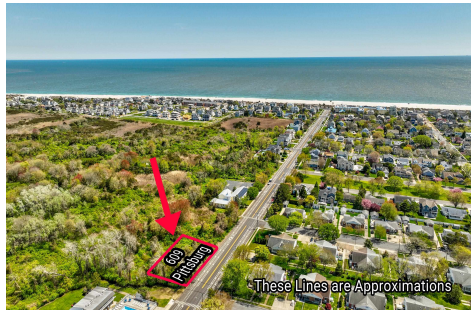

Berger Realty

Since 1926

Berger Realty, Inc.
3160 Asbury Avenue
Ocean City, NJ 08226
1-877-237-4371 / 609-399-0076
info@bergerrealty.com

609 Pittsburgh, Cape May, NJ, 08204

Price \$1,500,000.00

PROPERTY DETAILS

Total Rooms	
Bedrooms	0
Baths Full	0
Baths Half	0
Year Built	
Type	Residential Vacant Lot
Block Number	1167
Listing #	241234
Taxes	541.00

COMMENTS

125' x 125' single family home building lot within close proximity to the beach and Marina District....

609 Pittsburgh, Cape May, NJ, 08204

Price \$1,500,000.00

PROPERTY DETAILS

Total Rooms	
Bedrooms	0
Baths Full	0
Baths Half	0
Year Built	
Type	Residential Vacant Lot
Block Number	1167
Listing #	241234
Taxes	541.00

COMMENTS

125' x 125' single family home building lot within close proximity to the beach and Marina District....

PROPERTY FEATURES

CONTACT

Ask for Joe Young
Berger Realty Inc
3160 Asbury Avenue, Ocean City
Call:
Email to: jty@bergerrealty.com