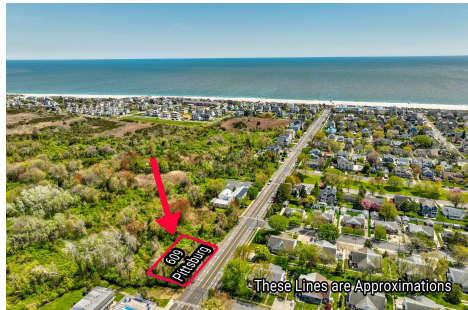

Berger Realty

Since 1926

Berger Realty, Inc.
3160 Asbury Avenue
Ocean City, NJ 08226
1-877-237-4371 / 609-399-0076
info@bergerrealty.com

609 Pittsburgh, Cape May, NJ, 08204

Price \$1,500,000.00

PROPERTY DETAILS

Total Rooms	
Bedrooms	0
Baths Full	0
Baths Half	0
Year Built	
Type	Residential Vacant Lot
Block Number	1167
Listing #	241234
Taxes	541.00

COMMENTS

125' x 125' single family home building lot within close proximity to the beach and Marina District....

609 Pittsburgh, Cape May, NJ, 08204

Price \$1,500,000.00

PROPERTY DETAILS

Total Rooms	
Bedrooms	0
Baths Full	0
Baths Half	0
Year Built	
Type	Residential Vacant Lot
Block Number	1167
Listing #	241234
Taxes	541.00

COMMENTS

125' x 125' single family home building lot within close proximity to the beach and Marina District....

PROPERTY FEATURES

CONTACT

Ask for Susan Goetz
Berger Realty Inc
3160 Asbury Avenue, Ocean City
Call: 609-380-8757
Email to: goe@bergerrealty.com