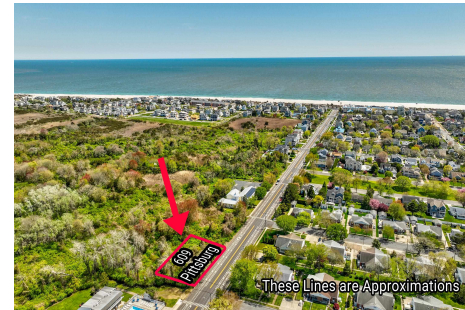

Berger Realty

Since 1926

Berger Realty, Inc.
3160 Asbury Avenue
Ocean City, NJ 08226
1-877-237-4371 / 609-399-0076
info@bergerrealty.com

609 Pittsburgh, Cape May, NJ, 08204

Price \$1,500,000.00

PROPERTY DETAILS

Total Rooms	
Bedrooms	0
Baths Full	0
Baths Half	0
Year Built	
Type	Residential Vacant Lot
Block Number	1167
Listing #	241234
Taxes	541.00

COMMENTS

125' x 125' single family home building lot within close proximity to the beach and Marina District....

609 Pittsburgh, Cape May, NJ, 08204

Price \$1,500,000.00

PROPERTY DETAILS

Total Rooms	
Bedrooms	0
Baths Full	0
Baths Half	0
Year Built	
Type	Residential Vacant Lot
Block Number	1167
Listing #	241234
Taxes	541.00

COMMENTS

125' x 125' single family home building lot within close proximity to the beach and Marina District....

PROPERTY FEATURES

CONTACT

Ask for Susan Goetz
Berger Realty Inc
3160 Asbury Avenue, Ocean City
Call: 609-380-8757
Email to: goe@bergerrealty.com