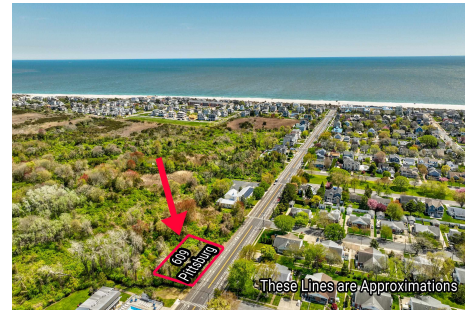

Berger Realty

Since 1926

Berger Realty, Inc.
3160 Asbury Avenue
Ocean City, NJ 08226
1-877-237-4371 / 609-399-0076
info@bergerrealty.com

609 Pittsburgh, Cape May, NJ, 08204

Price \$1,500,000.00

PROPERTY DETAILS

Total Rooms	
Bedrooms	0
Baths Full	0
Baths Half	0
Year Built	
Type	Residential Vacant Lot
Block Number	1167
Listing #	241234
Taxes	541.00

COMMENTS

125' x 125' single family home building lot within close proximity to the beach and Marina District....

609 Pittsburgh, Cape May, NJ, 08204

Price \$1,500,000.00

PROPERTY DETAILS

Total Rooms	
Bedrooms	0
Baths Full	0
Baths Half	0
Year Built	
Type	Residential Vacant Lot
Block Number	1167
Listing #	241234
Taxes	541.00

COMMENTS

125' x 125' single family home building lot within close proximity to the beach and Marina District....

PROPERTY FEATURES

CONTACT

Ask for Francis Cuomo
Berger Realty Inc
3160 Asbury Avenue, Ocean City
Call: 609-305-3503
Email to: fmc@bergerrealty.com