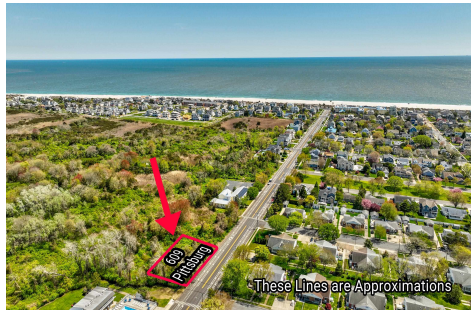

Berger Realty

Since 1926

Berger Realty, Inc.
3160 Asbury Avenue
Ocean City, NJ 08226
1-877-237-4371 / 609-399-0076
info@bergerrealty.com

609 Pittsburgh, Cape May, NJ, 08204

Price \$1,500,000.00

PROPERTY DETAILS

Total Rooms	
Bedrooms	0
Baths Full	0
Baths Half	0
Year Built	
Type	Residential Vacant Lot
Block Number	1167
Listing #	241234
Taxes	541.00

COMMENTS

125' x 125' single family home building lot within close proximity to the beach and Marina District....

609 Pittsburgh, Cape May, NJ, 08204

Price \$1,500,000.00

PROPERTY DETAILS

Total Rooms	
Bedrooms	0
Baths Full	0
Baths Half	0
Year Built	
Type	Residential Vacant Lot
Block Number	1167
Listing #	241234
Taxes	541.00

COMMENTS

125' x 125' single family home building lot within close proximity to the beach and Marina District....

PROPERTY FEATURES

CONTACT

Ask for Francis Cuomo
Berger Realty Inc
3160 Asbury Avenue, Ocean City
Call: 609-305-3503
Email to: fmc@bergerrealty.com