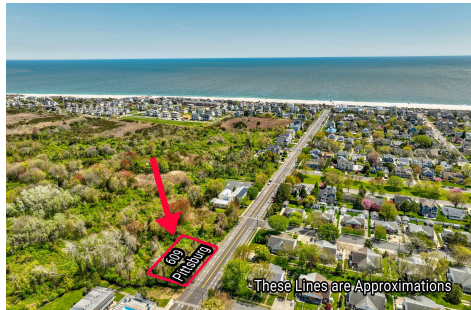

# Berger Realty

Since 1926

Berger Realty, Inc  
1330 Bay Avenue  
Ocean City, NJ 08226  
609-391-1330/609-391-1300  
info@bergerrealty.com

609 Pittsburgh, Cape May, NJ, 08204

Price \$1,500,000.00

### COMMENTS

125' x 125' single family home building lot within close proximity to the beach and Marina District....