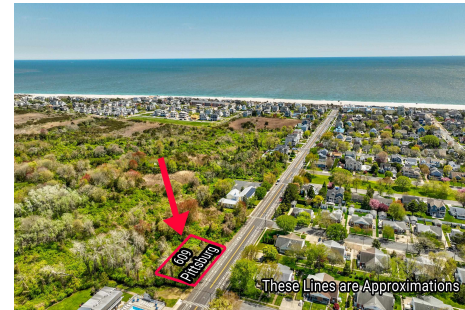

### COMMENTS

125' x 125' single family home building lot within close proximity to the beach and Marina District....

# Berger Realty

Since 1926

Berger Realty, Inc  
1330 Bay Avenue  
Ocean City, NJ 08226  
609-391-1330/609-391-1300  
info@bergerrealty.com

609 Pittsburgh, Cape May, NJ, 08204

Price \$1,500,000.00