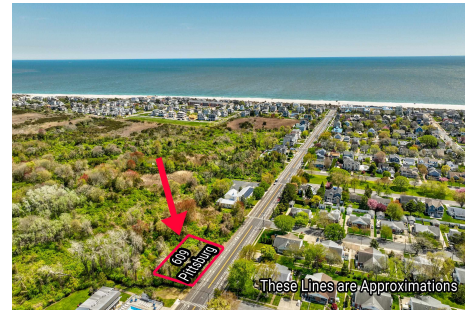

### COMMENTS

125' x 125' single family home building lot within close proximity to the beach and Marina District....

# Berger Realty

Since 1926

Berger Realty, Inc  
1330 Bay Avenue  
Ocean City, NJ 08226  
609-391-1330/609-391-1300  
info@bergerrealty.com

609 Pittsburgh, Cape May, NJ, 08204

Price \$1,500,000.00