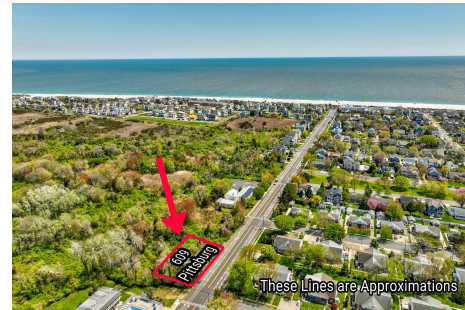

Berger Realty

Since 1926

Berger Realty, Inc.
3160 Asbury Avenue
Ocean City, NJ 08226
1-877-237-4371 / 609-399-0076
info@bergerrealty.com

609 Pittsburgh, Cape May, NJ, 08204

Price \$1,500,000.00

PROPERTY DETAILS

Total Rooms	
Bedrooms	0
Baths Full	0
Baths Half	0
Year Built	
Type	Residential Vacant Lot
Block Number	1167
Listing #	241234
Taxes	541.00

COMMENTS

125' x 125' single family home building lot within close proximity to the beach and Marina District....

609 Pittsburgh, Cape May, NJ, 08204

Price \$1,500,000.00

PROPERTY DETAILS

Total Rooms	
Bedrooms	0
Baths Full	0
Baths Half	0
Year Built	
Type	Residential Vacant Lot
Block Number	1167
Listing #	241234
Taxes	541.00

COMMENTS

125' x 125' single family home building lot within close proximity to the beach and Marina District....

PROPERTY FEATURES

CONTACT

Ask for David Collins
Berger Realty Inc
3160 Asbury Avenue, Ocean City
Call:
Email to: dac@bergerrealty.com