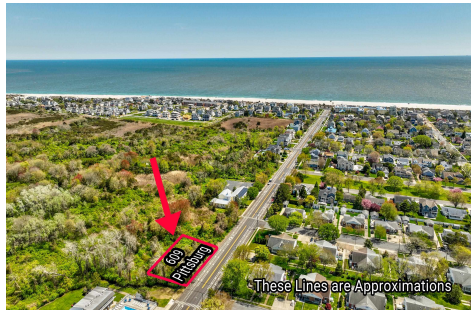

Berger Realty

Since 1926

Berger Realty, Inc.
3160 Asbury Avenue
Ocean City, NJ 08226
1-877-237-4371 / 609-399-0076
info@bergerrealty.com

609 Pittsburgh, Cape May, NJ, 08204

Price \$1,500,000.00

PROPERTY DETAILS

Total Rooms	
Bedrooms	0
Baths Full	0
Baths Half	0
Year Built	
Type	Residential Vacant Lot
Block Number	1167
Listing #	241234
Taxes	541.00

COMMENTS

125' x 125' single family home building lot within close proximity to the beach and Marina District....

609 Pittsburgh, Cape May, NJ, 08204

Price \$1,500,000.00

PROPERTY DETAILS

Total Rooms	
Bedrooms	0
Baths Full	0
Baths Half	0
Year Built	
Type	Residential Vacant Lot
Block Number	1167
Listing #	241234
Taxes	541.00

COMMENTS

125' x 125' single family home building lot within close proximity to the beach and Marina District....

PROPERTY FEATURES

CONTACT

Ask for David Collins
Berger Realty Inc
3160 Asbury Avenue, Ocean City
Call:
Email to: dac@bergerrealty.com