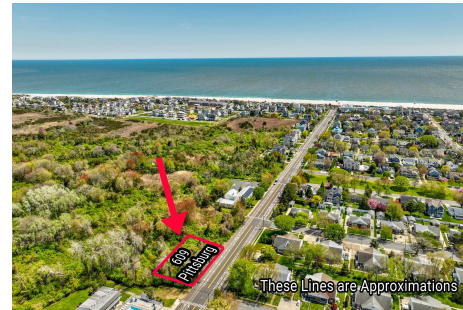

Berger Realty

Since 1926

Berger Realty, Inc
1330 Bay Avenue
Ocean City, NJ 08226
609-391-1330/609-391-1300
info@bergerrealty.com

609 Pittsburgh, Cape May, NJ, 08204

Price \$1,500,000.00

PROPERTY DETAILS

Total Rooms	
Bedrooms	0
Baths Full	0
Baths Half	0
Year Built	
Type	Residential Vacant Lot
Block Number	1167
Listing #	241234
Taxes	541.00

COMMENTS

125' x 125' single family home building lot within close proximity to the beach and Marina District....

PROPERTY FEATURES

CONTACT

Ask for Barbara Fasy
Berger Realty Inc
1330 Bay Avenue, Ocean City
Call: 609-602-4492
Email to: bf@bergerrealty.com

Scan to see Property page.

Berger Realty

Since 1926

Berger Realty, Inc
1330 Bay Avenue
Ocean City, NJ 08226
609-391-1330/609-391-1300
info@bergerrealty.com

609 Pittsburgh, Cape May, NJ, 08204

Price \$1,500,000.00

PROPERTY DETAILS

Total Rooms	
Bedrooms	0
Baths Full	0
Baths Half	0
Year Built	
Type	Residential Vacant Lot
Block Number	1167
Listing #	241234
Taxes	541.00

COMMENTS

125' x 125' single family home building lot within close proximity to the beach and Marina District....