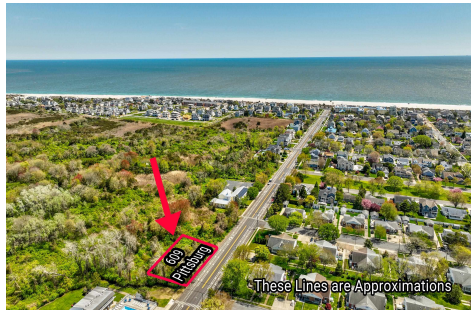

Berger Realty

Since 1926

Berger Realty, Inc
1330 Bay Avenue
Ocean City, NJ 08226
609-391-1330/609-391-1300
info@bergerrealty.com

609 Pittsburgh, Cape May, NJ, 08204

Price \$1,500,000.00

PROPERTY DETAILS

Total Rooms	
Bedrooms	0
Baths Full	0
Baths Half	0
Year Built	
Type	Residential Vacant Lot
Block Number	1167
Listing #	241234
Taxes	541.00

COMMENTS

125' x 125' single family home building lot within close proximity to the beach and Marina District....

PROPERTY FEATURES

CONTACT

Ask for Barbara Fasy
Berger Realty Inc
1330 Bay Avenue, Ocean City
Call: 609-602-4492
Email to: bf@bergerrealty.com

Scan to see Property page.

Berger Realty

Since 1926

Berger Realty, Inc
1330 Bay Avenue
Ocean City, NJ 08226
609-391-1330/609-391-1300
info@bergerrealty.com

609 Pittsburgh, Cape May, NJ, 08204

Price \$1,500,000.00

PROPERTY DETAILS

Total Rooms	
Bedrooms	0
Baths Full	0
Baths Half	0
Year Built	
Type	Residential Vacant Lot
Block Number	1167
Listing #	241234
Taxes	541.00

COMMENTS

125' x 125' single family home building lot within close proximity to the beach and Marina District....