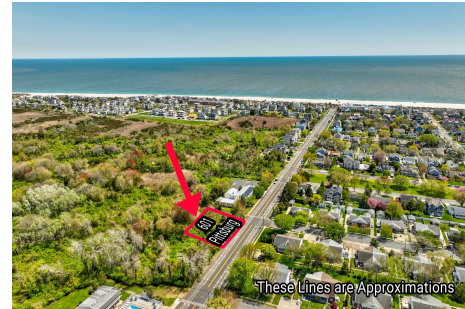

Berger Realty

Since 1926

Berger Realty, Inc.
3160 Asbury Avenue
Ocean City, NJ 08226
1-877-237-4371 / 609-399-0076
info@bergerrealty.com

601 Pittsburgh, Cape May, NJ, 08204

Price \$1,500,000.00

PROPERTY DETAILS

Total Rooms	
Bedrooms	0
Baths Full	0
Baths Half	0
Year Built	
Type	Residential Vacant Lot
Block Number	1167
Listing #	241233
Taxes	541.00

COMMENTS

125' x 125' single family home building lot within close proximity to the beach and Marina District....

Berger Realty, Inc.
3160 Asbury Avenue
Ocean City, NJ 08226
1-877-237-4371 / 609-399-0076
info@bergerrealty.com

601 Pittsburgh, Cape May, NJ, 08204

Price \$1,500,000.00

PROPERTY DETAILS

Total Rooms	
Bedrooms	0
Baths Full	0
Baths Half	0
Year Built	
Type	Residential Vacant Lot
Block Number	1167
Listing #	241233
Taxes	541.00

COMMENTS

125' x 125' single family home building lot within close proximity to the beach and Marina District....

PROPERTY FEATURES

CONTACT

Berger Realty Inc
3160 Asbury Ave.
Ocean City, NJ 08226
Call: (609) 399-0076
Email to: info@bergerrealty.com
Web: www.bergerrealty.com