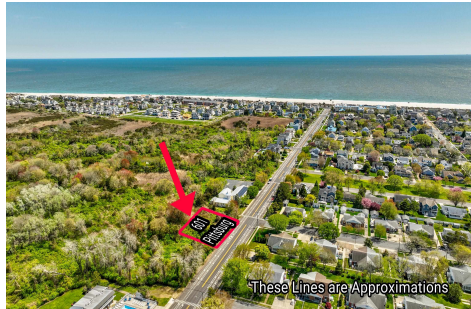

Berger Realty

Since 1926

Berger Realty, Inc.
3160 Asbury Avenue
Ocean City, NJ 08226
1-877-237-4371 / 609-399-0076
info@bergerrealty.com

601 Pittsburgh, Cape May, NJ, 08204

Price \$1,500,000.00

PROPERTY DETAILS

Total Rooms	
Bedrooms	0
Baths Full	0
Baths Half	0
Year Built	
Type	Residential Vacant Lot
Block Number	1167
Listing #	241233
Taxes	541.00

COMMENTS

125' x 125' single family home building lot within close proximity to the beach and Marina District....

Berger Realty, Inc.
3160 Asbury Avenue
Ocean City, NJ 08226
1-877-237-4371 / 609-399-0076
info@bergerrealty.com

601 Pittsburgh, Cape May, NJ, 08204

Price \$1,500,000.00

PROPERTY DETAILS

Total Rooms	
Bedrooms	0
Baths Full	0
Baths Half	0
Year Built	
Type	Residential Vacant Lot
Block Number	1167
Listing #	241233
Taxes	541.00

COMMENTS

125' x 125' single family home building lot within close proximity to the beach and Marina District....

PROPERTY FEATURES

CONTACT

Berger Realty Inc
3160 Asbury Ave.
Ocean City, NJ 08226
Call: (609) 399-0076
Email to: info@bergerrealty.com
Web: www.bergerrealty.com