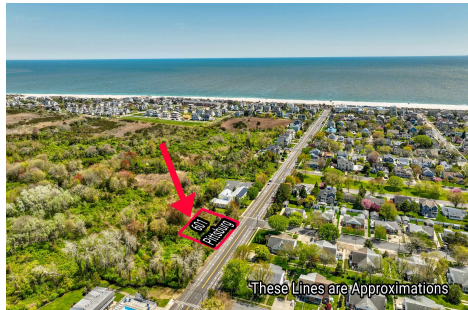

Berger Realty

Since 1926

Berger Realty, Inc.
3160 Asbury Avenue
Ocean City, NJ 08226
1-877-237-4371 / 609-399-0076
info@bergerrealty.com

601 Pittsburgh, Cape May, NJ, 08204

Price \$1,500,000.00

PROPERTY DETAILS

Total Rooms	
Bedrooms	0
Baths Full	0
Baths Half	0
Year Built	
Type	Residential Vacant Lot
Block Number	1167
Listing #	241233
Taxes	541.00

COMMENTS

125' x 125' single family home building lot within close proximity to the beach and Marina District....

601 Pittsburgh, Cape May, NJ, 08204

Price \$1,500,000.00

PROPERTY DETAILS

Total Rooms	
Bedrooms	0
Baths Full	0
Baths Half	0
Year Built	
Type	Residential Vacant Lot
Block Number	1167
Listing #	241233
Taxes	541.00

COMMENTS

125' x 125' single family home building lot within close proximity to the beach and Marina District....

PROPERTY FEATURES

CONTACT

Ask for Tanya Pinkerton
Berger Realty Inc
3160 Asbury Avenue, Ocean City
Call: 609-442-0418
Email to: tp@bergerrealty.com