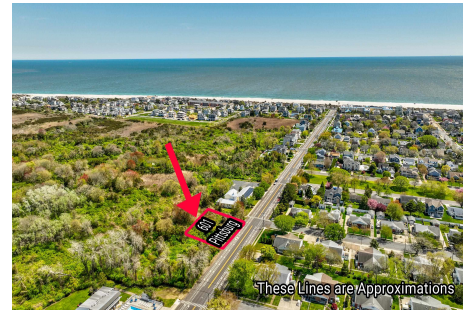

Berger Realty

Since 1926

Berger Realty, Inc.
3160 Asbury Avenue
Ocean City, NJ 08226
1-877-237-4371 / 609-399-0076
info@bergerrealty.com

601 Pittsburgh, Cape May, NJ, 08204

Price \$1,500,000.00

PROPERTY DETAILS

Total Rooms	
Bedrooms	0
Baths Full	0
Baths Half	0
Year Built	
Type	Residential Vacant Lot
Block Number	1167
Listing #	241233
Taxes	541.00

COMMENTS

125' x 125' single family home building lot within close proximity to the beach and Marina District....

601 Pittsburgh, Cape May, NJ, 08204

Price \$1,500,000.00

PROPERTY DETAILS

Total Rooms	
Bedrooms	0
Baths Full	0
Baths Half	0
Year Built	
Type	Residential Vacant Lot
Block Number	1167
Listing #	241233
Taxes	541.00

COMMENTS

125' x 125' single family home building lot within close proximity to the beach and Marina District....

PROPERTY FEATURES

CONTACT

Ask for Tanya Pinkerton
Berger Realty Inc
3160 Asbury Avenue, Ocean City
Call: 609-442-0418
Email to: tp@bergerrealty.com