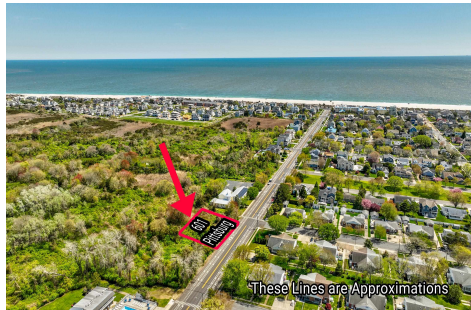

Berger Realty

Since 1926

Berger Realty, Inc.
3160 Asbury Avenue
Ocean City, NJ 08226
1-877-237-4371 / 609-399-0076
info@bergerrealty.com

601 Pittsburgh, Cape May, NJ, 08204

Price \$1,500,000.00

PROPERTY DETAILS

Total Rooms	
Bedrooms	0
Baths Full	0
Baths Half	0
Year Built	
Type	Residential Vacant Lot
Block Number	1167
Listing #	241233
Taxes	541.00

COMMENTS

125' x 125' single family home building lot within close proximity to the beach and Marina District....

601 Pittsburgh, Cape May, NJ, 08204

Price \$1,500,000.00

PROPERTY DETAILS

Total Rooms	
Bedrooms	0
Baths Full	0
Baths Half	0
Year Built	
Type	Residential Vacant Lot
Block Number	1167
Listing #	241233
Taxes	541.00

COMMENTS

125' x 125' single family home building lot within close proximity to the beach and Marina District....

PROPERTY FEATURES

CONTACT

Ask for Thomas Byrne
Berger Realty Inc
3160 Asbury Avenue, Ocean City
Call: 215-327-9152
Email to: tfb@bergerrealty.com