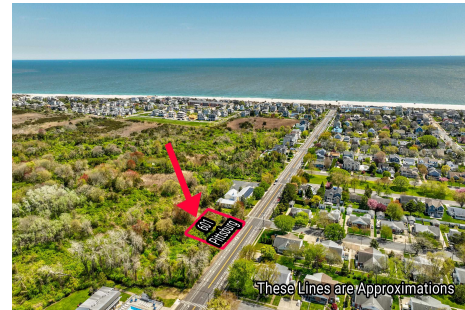

Berger Realty

Since 1926

Berger Realty, Inc.
3160 Asbury Avenue
Ocean City, NJ 08226
1-877-237-4371 / 609-399-0076
info@bergerrealty.com

601 Pittsburgh, Cape May, NJ, 08204

Price \$1,500,000.00

PROPERTY DETAILS

Total Rooms	
Bedrooms	0
Baths Full	0
Baths Half	0
Year Built	
Type	Residential Vacant Lot
Block Number	1167
Listing #	241233
Taxes	541.00

COMMENTS

125' x 125' single family home building lot within close proximity to the beach and Marina District....

PROPERTY FEATURES

CONTACT

Ask for Thomas Byrne
Berger Realty Inc
3160 Asbury Avenue, Ocean City
Call: 215-327-9152
Email to: tfb@bergerrealty.com

Scan to see Property page.

Berger Realty

Since 1926

Berger Realty, Inc.
3160 Asbury Avenue
Ocean City, NJ 08226
1-877-237-4371 / 609-399-0076
info@bergerrealty.com

COMMENTS

125' x 125' single family home building lot within close proximity to the beach and Marina District....

PROPERTY FEATURES

CONTACT

Ask for Thomas Byrne
Berger Realty Inc
3160 Asbury Avenue, Ocean City
Call: 215-327-9152
Email to: tfb@bergerrealty.com