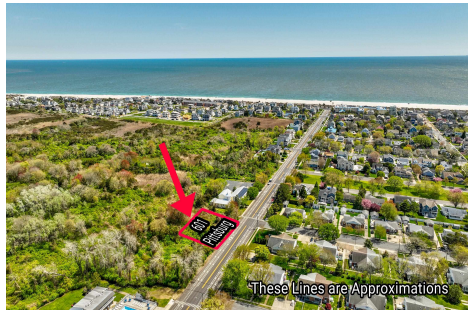

Berger Realty

Since 1926

Berger Realty, Inc.
3160 Asbury Avenue
Ocean City, NJ 08226
1-877-237-4371 / 609-399-0076
info@bergerrealty.com

601 Pittsburgh, Cape May, NJ, 08204

Price \$1,500,000.00

PROPERTY DETAILS

Total Rooms	
Bedrooms	0
Baths Full	0
Baths Half	0
Year Built	
Type	Residential Vacant Lot
Block Number	1167
Listing #	241233
Taxes	541.00

COMMENTS

125' x 125' single family home building lot within close proximity to the beach and Marina District....

601 Pittsburgh, Cape May, NJ, 08204

Price \$1,500,000.00

PROPERTY DETAILS

Total Rooms	
Bedrooms	0
Baths Full	0
Baths Half	0
Year Built	
Type	Residential Vacant Lot
Block Number	1167
Listing #	241233
Taxes	541.00

COMMENTS

125' x 125' single family home building lot within close proximity to the beach and Marina District....

PROPERTY FEATURES

CONTACT

Ask for Steven Spengler
Berger Realty Inc
3160 Asbury Avenue, Ocean City
Call: 609-425-9253
Email to: srs@bergerrealty.com