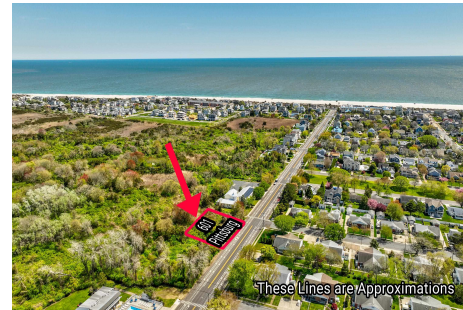

Berger Realty

Since 1926

Berger Realty, Inc.
3160 Asbury Avenue
Ocean City, NJ 08226
1-877-237-4371 / 609-399-0076
info@bergerrealty.com

601 Pittsburgh, Cape May, NJ, 08204

Price \$1,500,000.00

PROPERTY DETAILS

Total Rooms	
Bedrooms	0
Baths Full	0
Baths Half	0
Year Built	
Type	Residential Vacant Lot
Block Number	1167
Listing #	241233
Taxes	541.00

COMMENTS

125' x 125' single family home building lot within close proximity to the beach and Marina District....

601 Pittsburgh, Cape May, NJ, 08204

Price \$1,500,000.00

PROPERTY DETAILS

Total Rooms	
Bedrooms	0
Baths Full	0
Baths Half	0
Year Built	
Type	Residential Vacant Lot
Block Number	1167
Listing #	241233
Taxes	541.00

COMMENTS

125' x 125' single family home building lot within close proximity to the beach and Marina District....

PROPERTY FEATURES

CONTACT

Ask for Steven Spengler
Berger Realty Inc
3160 Asbury Avenue, Ocean City
Call: 609-425-9253
Email to: srs@bergerrealty.com