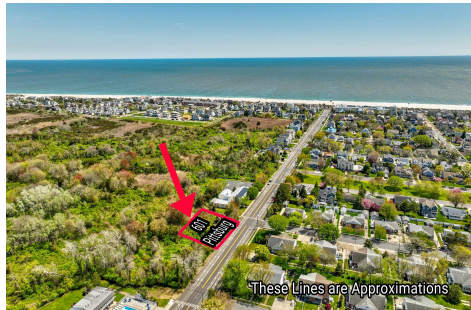

Berger Realty

Since 1926

Berger Realty, Inc.
3160 Asbury Avenue
Ocean City, NJ 08226
1-877-237-4371 / 609-399-0076
info@bergerrealty.com

601 Pittsburgh, Cape May, NJ, 08204

Price \$1,500,000.00

PROPERTY DETAILS

Total Rooms	0
Bedrooms	0
Baths Full	0
Baths Half	0
Year Built	
Type	Residential Vacant Lot
Block Number	1167
Listing #	241233
Taxes	541.00

COMMENTS

125' x 125' single family home building lot within close proximity to the beach and Marina District....

601 Pittsburgh, Cape May, NJ, 08204

Price \$1,500,000.00

PROPERTY DETAILS

Total Rooms	0
Bedrooms	0
Baths Full	0
Baths Half	0
Year Built	
Type	Residential Vacant Lot
Block Number	1167
Listing #	241233
Taxes	541.00

COMMENTS

125' x 125' single family home building lot within close proximity to the beach and Marina District....

PROPERTY FEATURES

CONTACT

Ask for Sara Varani
Berger Realty Inc
3160 Asbury Avenue, Ocean City
Call:
Email to: sev@bergerrealty.com