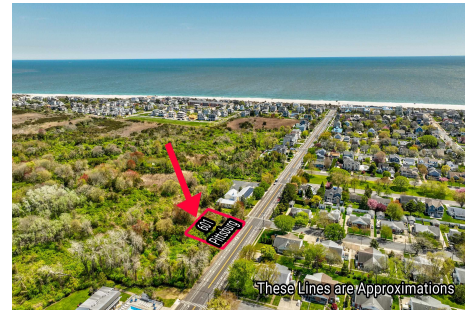

Berger Realty

Since 1926

Berger Realty, Inc.
3160 Asbury Avenue
Ocean City, NJ 08226
1-877-237-4371 / 609-399-0076
info@bergerrealty.com

601 Pittsburgh, Cape May, NJ, 08204

Price \$1,500,000.00

PROPERTY DETAILS

Total Rooms	0
Bedrooms	0
Baths Full	0
Baths Half	0
Year Built	
Type	Residential Vacant Lot
Block Number	1167
Listing #	241233
Taxes	541.00

COMMENTS

125' x 125' single family home building lot within close proximity to the beach and Marina District....

PROPERTY FEATURES

CONTACT

Ask for Sara Varani
Berger Realty Inc
3160 Asbury Avenue, Ocean City
Call:
Email to: sev@bergerrealty.com

Scan to see Property page.

Berger Realty

Since 1926

Berger Realty, Inc.
3160 Asbury Avenue
Ocean City, NJ 08226
1-877-237-4371 / 609-399-0076
info@bergerrealty.com

COMMENTS

125' x 125' single family home building lot within close proximity to the beach and Marina District....

PROPERTY FEATURES

CONTACT

Ask for Sara Varani
Berger Realty Inc
3160 Asbury Avenue, Ocean City
Call:
Email to: sev@bergerrealty.com