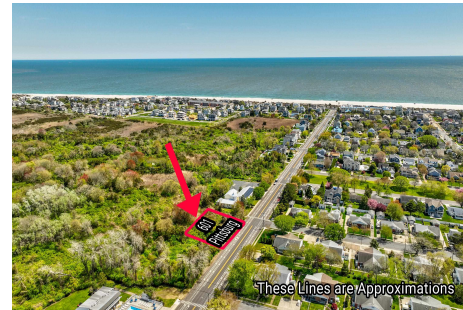

### COMMENTS

125' x 125' single family home building lot within close proximity to the beach and Marina District....

# Berger Realty

Since 1926

Berger Realty, Inc  
1330 Bay Avenue  
Ocean City, NJ 08226  
609-391-1330/609-391-1300  
info@bergerrealty.com

601 Pittsburgh, Cape May, NJ, 08204

Price \$1,500,000.00