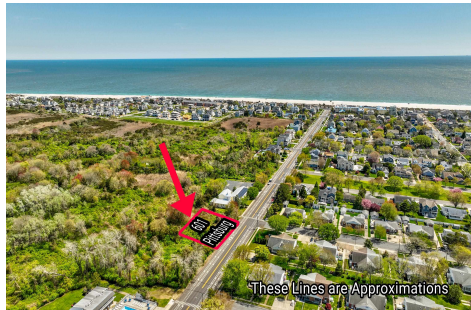

# Berger Realty

Since 1926

Berger Realty, Inc  
1330 Bay Avenue  
Ocean City, NJ 08226  
609-391-1330/609-391-1300  
info@bergerrealty.com

601 Pittsburgh, Cape May, NJ, 08204

Price \$1,500,000.00

### COMMENTS

125' x 125' single family home building lot within close proximity to the beach and Marina District....