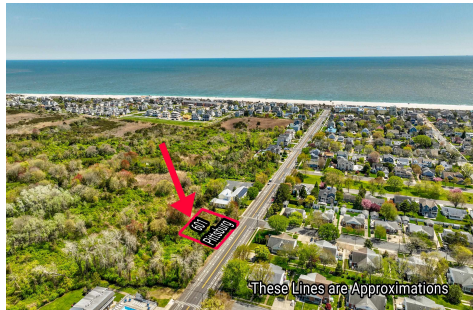

Berger Realty

Since 1928

Berger Realty, Inc
1330 Bay Avenue
Ocean City, NJ 08226
609-391-1330/609-391-1300
info@bergerrealty.com

601 Pittsburgh, Cape May, NJ, 08204

Price \$1,500,000.00

PROPERTY DETAILS

Total Rooms	
Bedrooms	0
Baths Full	0
Baths Half	0
Year Built	
Type	Residential Vacant Lot
Block Number	1167
Listing #	241233
Taxes	541.00

COMMENTS

125' x 125' single family home building lot within close proximity to the beach and Marina District....

PROPERTY FEATURES

CONTACT

Ask for Robert Bechtel
Berger Realty Inc
1330 Bay Avenue, Ocean City
Call:
Email to: rdb@bergerrealty.com

Scan to see Property page.

Berger Realty

Since 1928

Berger Realty, Inc
1330 Bay Avenue
Ocean City, NJ 08226
609-391-1330/609-391-1300
info@bergerrealty.com

601 Pittsburgh, Cape May, NJ, 08204

Price \$1,500,000.00

PROPERTY DETAILS

Total Rooms	
Bedrooms	0
Baths Full	0
Baths Half	0
Year Built	
Type	Residential Vacant Lot
Block Number	1167
Listing #	241233
Taxes	541.00

COMMENTS

125' x 125' single family home building lot within close proximity to the beach and Marina District....