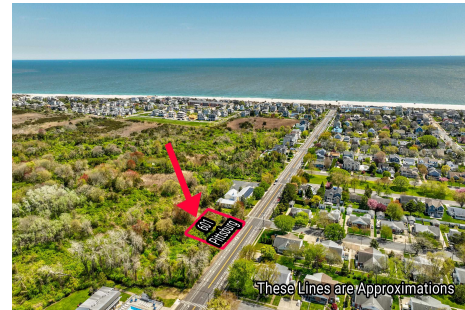

Berger Realty

Since 1928

Berger Realty, Inc
1330 Bay Avenue
Ocean City, NJ 08226
609-391-1330/609-391-1300
info@bergerrealty.com

601 Pittsburgh, Cape May, NJ, 08204

Price \$1,500,000.00

PROPERTY DETAILS

Total Rooms	
Bedrooms	0
Baths Full	0
Baths Half	0
Year Built	
Type	Residential Vacant Lot
Block Number	1167
Listing #	241233
Taxes	541.00

COMMENTS

125' x 125' single family home building lot within close proximity to the beach and Marina District....

PROPERTY FEATURES

CONTACT

Ask for Robert Bechtel
Berger Realty Inc
1330 Bay Avenue, Ocean City
Call:
Email to: rdb@bergerrealty.com

Scan to see Property page.

Berger Realty

Since 1928

Berger Realty, Inc
1330 Bay Avenue
Ocean City, NJ 08226
609-391-1330/609-391-1300
info@bergerrealty.com

601 Pittsburgh, Cape May, NJ, 08204

Price \$1,500,000.00

PROPERTY DETAILS

Total Rooms	
Bedrooms	0
Baths Full	0
Baths Half	0
Year Built	
Type	Residential Vacant Lot
Block Number	1167
Listing #	241233
Taxes	541.00

COMMENTS

125' x 125' single family home building lot within close proximity to the beach and Marina District....