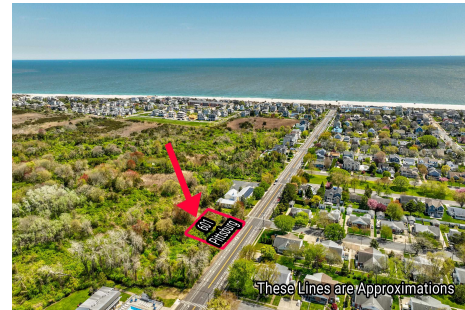

Berger Realty

Since 1928

Berger Realty, Inc
1330 Bay Avenue
Ocean City, NJ 08226
609-391-1330/609-391-1300
info@bergerrealty.com

601 Pittsburgh, Cape May, NJ, 08204

Price \$1,500,000.00

PROPERTY DETAILS

Total Rooms	
Bedrooms	0
Baths Full	0
Baths Half	0
Year Built	
Type	Residential Vacant Lot
Block Number	1167
Listing #	241233
Taxes	541.00

COMMENTS

125' x 125' single family home building lot within close proximity to the beach and Marina District....

PROPERTY FEATURES

CONTACT

Ask for Michael Wallitsch
Berger Realty Inc
1330 Bay Avenue, Ocean City
Call: 609-350-9800
Email to: mow@bergerrealty.com

Scan to see Property page.

Berger Realty

Since 1928

Berger Realty, Inc
1330 Bay Avenue
Ocean City, NJ 08226
609-391-1330/609-391-1300
info@bergerrealty.com

601 Pittsburgh, Cape May, NJ, 08204

Price \$1,500,000.00

PROPERTY DETAILS

Total Rooms	
Bedrooms	0
Baths Full	0
Baths Half	0
Year Built	
Type	Residential Vacant Lot
Block Number	1167
Listing #	241233
Taxes	541.00

COMMENTS

125' x 125' single family home building lot within close proximity to the beach and Marina District....