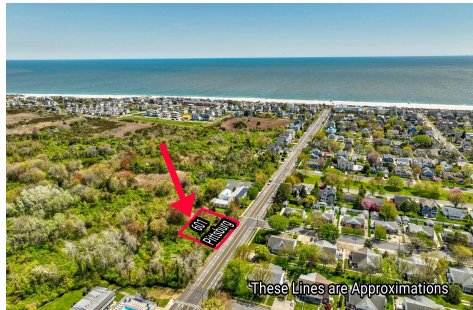

Berger Realty

Since 1928

Berger Realty, Inc
1330 Bay Avenue
Ocean City, NJ 08226
609-391-1330/609-391-1300
info@bergerrealty.com

601 Pittsburgh, Cape May, NJ, 08204

Price \$1,500,000.00

PROPERTY DETAILS

Total Rooms	
Bedrooms	0
Baths Full	0
Baths Half	0
Year Built	
Type	Residential Vacant Lot
Block Number	1167
Listing #	241233
Taxes	541.00

COMMENTS

125' x 125' single family home building lot within close proximity to the beach and Marina District....

PROPERTY FEATURES

CONTACT

Ask for Michael Wallitsch
Berger Realty Inc
1330 Bay Avenue, Ocean City
Call: 609-350-9800
Email to: mow@bergerrealty.com

Scan to see Property page.

Berger Realty

Since 1928

Berger Realty, Inc
1330 Bay Avenue
Ocean City, NJ 08226
609-391-1330/609-391-1300
info@bergerrealty.com

601 Pittsburgh, Cape May, NJ, 08204

Price \$1,500,000.00

PROPERTY DETAILS

Total Rooms	
Bedrooms	0
Baths Full	0
Baths Half	0
Year Built	
Type	Residential Vacant Lot
Block Number	1167
Listing #	241233
Taxes	541.00

COMMENTS

125' x 125' single family home building lot within close proximity to the beach and Marina District....